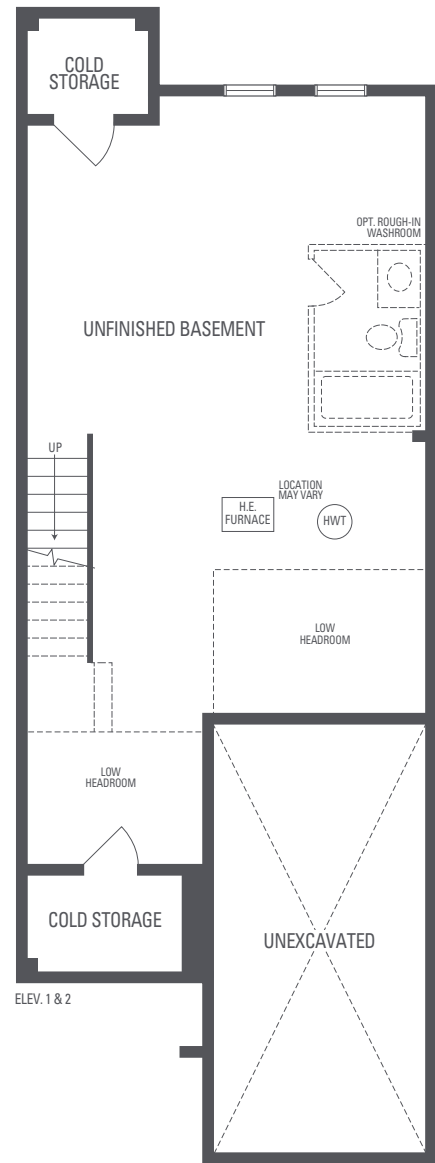

DEWBERRY 1

2,338 SQ.FT. INCLUDES 14 SQ.FT. OF OPEN AREA

AVAILABLE IN BLOCK: 213, 214 & 215

LOWER LEVEL

GROUND LEVEL

MAIN LEVEL

UPPER LEVEL