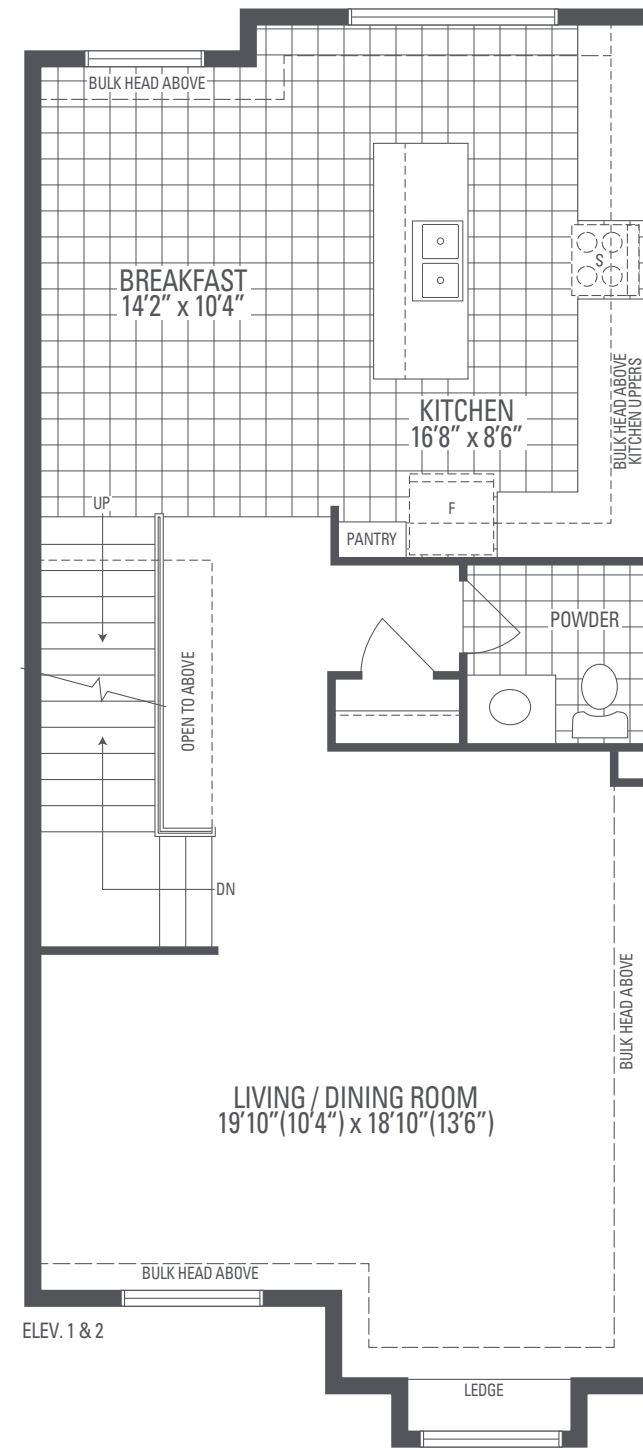

DEWBERRY 1

2,338 SQ.FT. INCLUDES 14 SQ.FT. OF OPEN AREA

AVAILABLE IN BLOCK: 213, 214 & 215

LOWER LEVEL

GROUND LEVEL

MAIN LEVEL

UPPER LEVEL