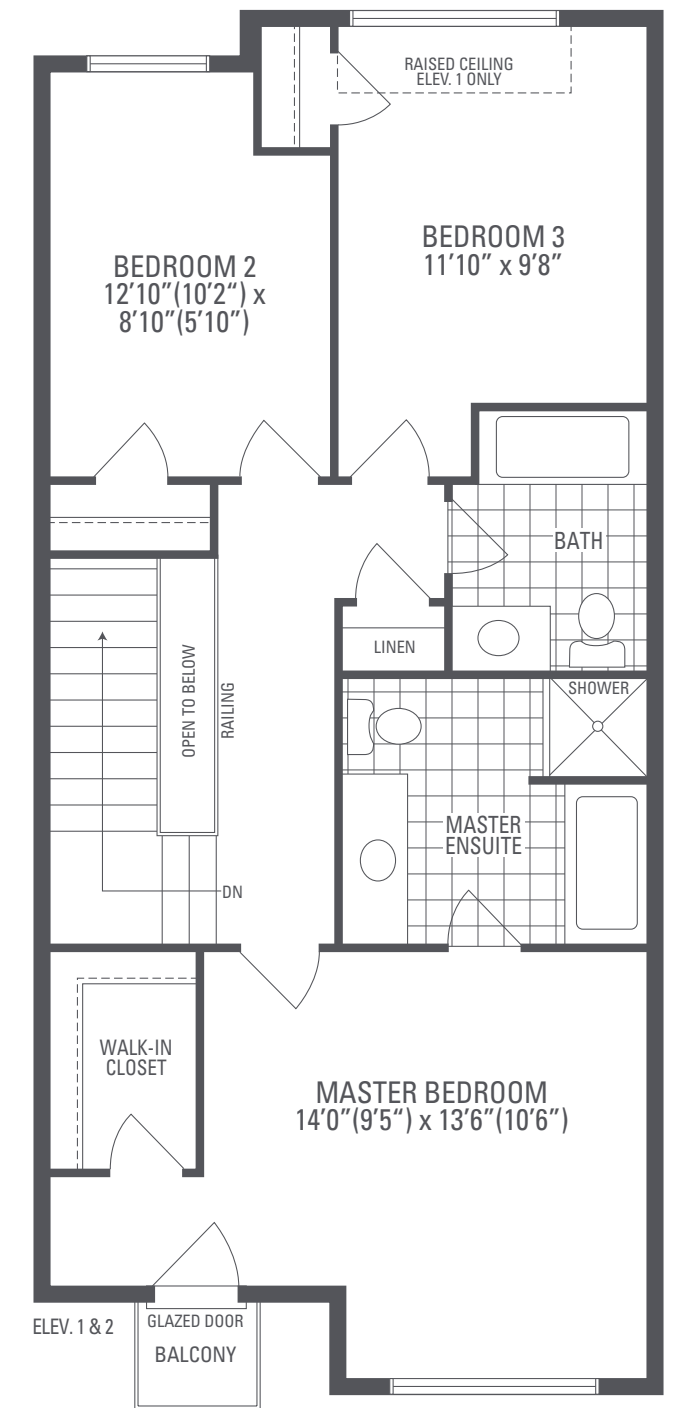

DEWBERRY 1

2,338 SQ.FT. INCLUDES 14 SQ.FT. OF OPEN AREA

AVAILABLE IN BLOCK: 213, 214 & 215

LOWER LEVEL

GROUND LEVEL

MAIN LEVEL

UPPER LEVEL