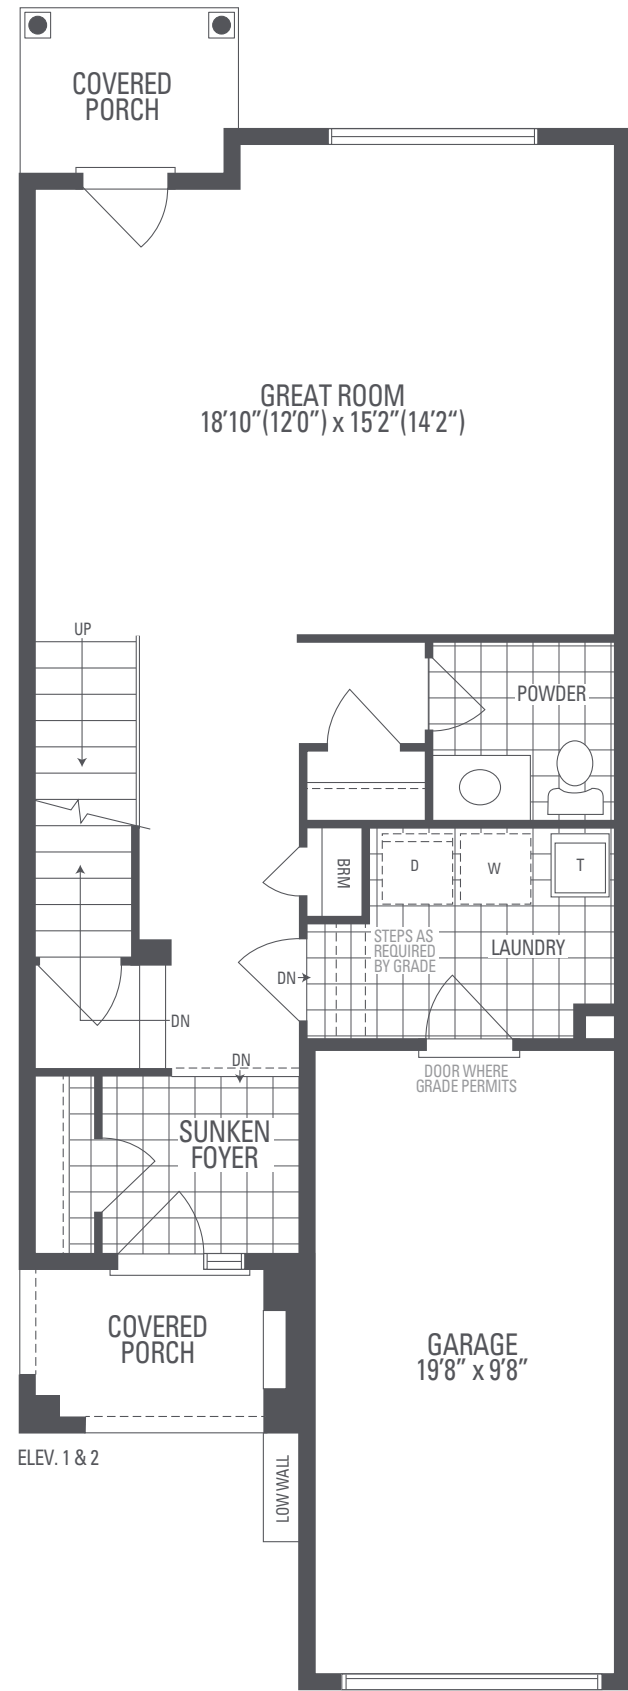

DEWBERRY 1

2,338 SQ.FT. INCLUDES 14 SQ.FT. OF OPEN AREA

AVAILABLE IN BLOCK: 213, 214 & 215

LOWER LEVEL

GROUND LEVEL

MAIN LEVEL

UPPER LEVEL