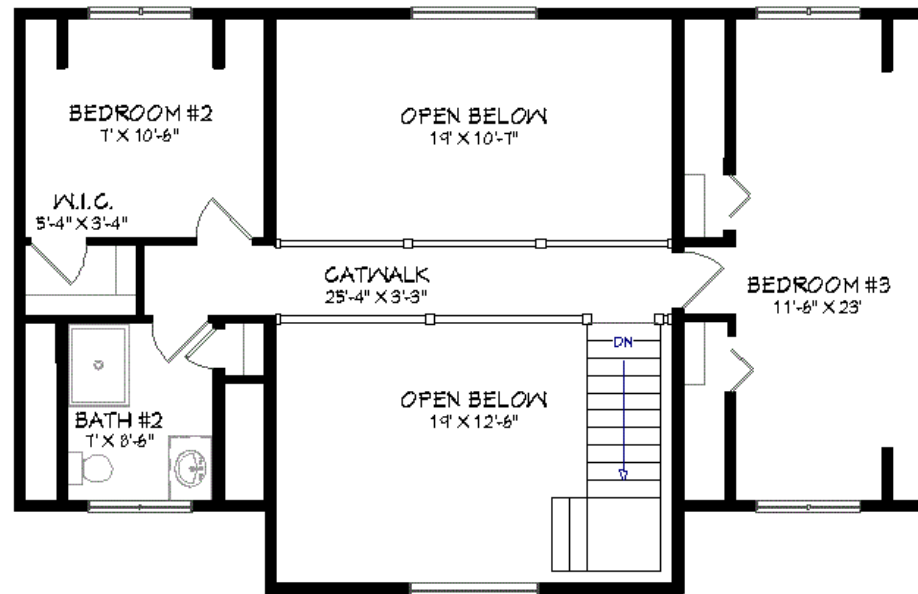

DIMENSIONS

Width: 44 feet
Depth: 43 feet

PRINCE EDWARD COUNTY COUNTRY HOME

SQUARE FOOTAGE

Walkout Basement: 1,023 SF
Main Floor: 1,136 SF
Screened Room: 180 SF
Upper Floor: 674 SF
Total Living Area: **3,013 SF**

WALKOUT BASEMENT

Visit our website for more information
www.linwoodhomes.com

Designs, Images & Plans © Linwood Homes Ltd.

DIMENSIONS

Width: 44 feet
Depth: 43 feet

PRINCE EDWARD COUNTY COUNTRY HOME

SQUARE FOOTAGE

Walkout Basement: 1,023 SF
Main Floor: 1,136 SF
Screened Room: 180 SF
Upper Floor: 674 SF
Total Living Area: **3,013 SF**

Visit our website for more information
www.linwoodhomes.com

Designs, Images & Plans © Linwood Homes Ltd.