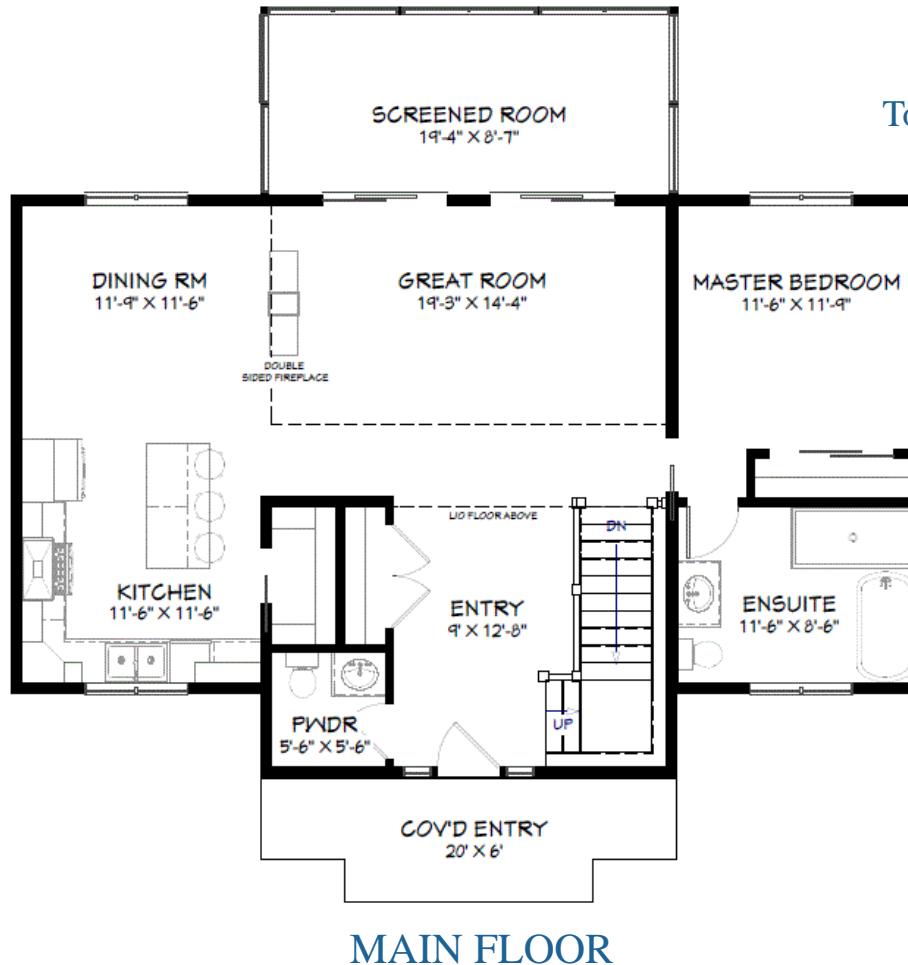

DIMENSIONS

Width: 44 feet
Depth: 43 feet

PRINCE EDWARD COUNTY COUNTRY HOME

SQUARE FOOTAGE

Walkout Basement: 1,023 SF
Main Floor: 1,136 SF
Screened Room: 180 SF
Upper Floor: 674 SF
Total Living Area: **3,013 SF**

WALKOUT BASEMENT

Visit our website for more information
www.linwoodhomes.com

Designs, Images & Plans © Linwood Homes Ltd.

DIMENSIONS

Width: 44 feet
Depth: 43 feet

PRINCE EDWARD COUNTY COUNTRY HOME

SQUARE FOOTAGE

Walkout Basement: 1,023 SF
Main Floor: 1,136 SF
Screened Room: 180 SF
Upper Floor: 674 SF
Total Living Area: **3,013 SF**

Visit our website for more information
www.linwoodhomes.com

Designs, Images & Plans © Linwood Homes Ltd.