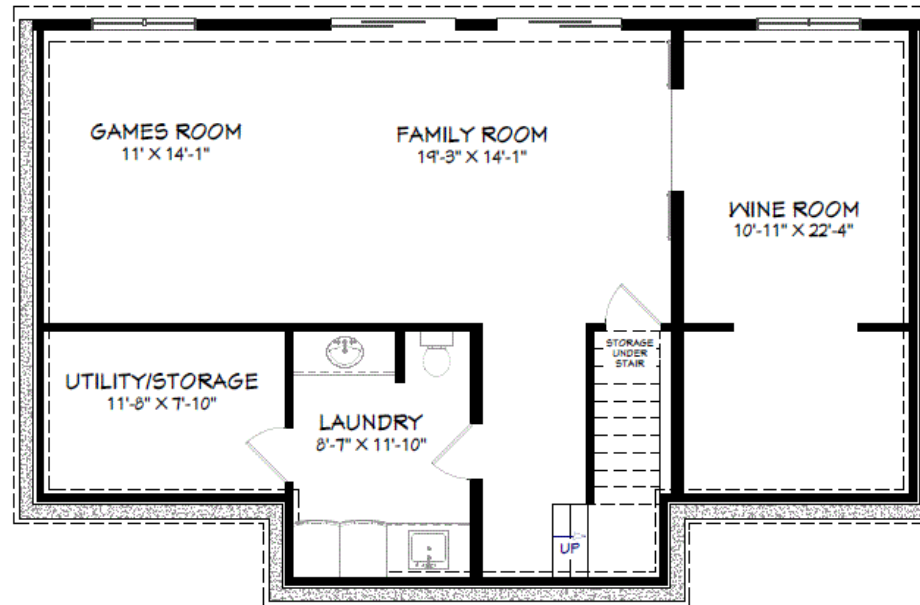

DIMENSIONS

Width: 44 feet
Depth: 43 feet

PRINCE EDWARD COUNTY COUNTRY HOME

SQUARE FOOTAGE

Walkout Basement: 1,023 SF
Main Floor: 1,136 SF
Screened Room: 180 SF
Upper Floor: 674 SF
Total Living Area: **3,013 SF**

WALKOUT BASEMENT

Visit our website for more information
www.linwoodhomes.com

Designs, Images & Plans © Linwood Homes Ltd.

DIMENSIONS

Width: 44 feet
Depth: 43 feet

PRINCE EDWARD COUNTY COUNTRY HOME

SQUARE FOOTAGE

Walkout Basement: 1,023 SF
Main Floor: 1,136 SF
Screened Room: 180 SF
Upper Floor: 674 SF
Total Living Area: **3,013 SF**

Visit our website for more information
www.linwoodhomes.com

Designs, Images & Plans © Linwood Homes Ltd.