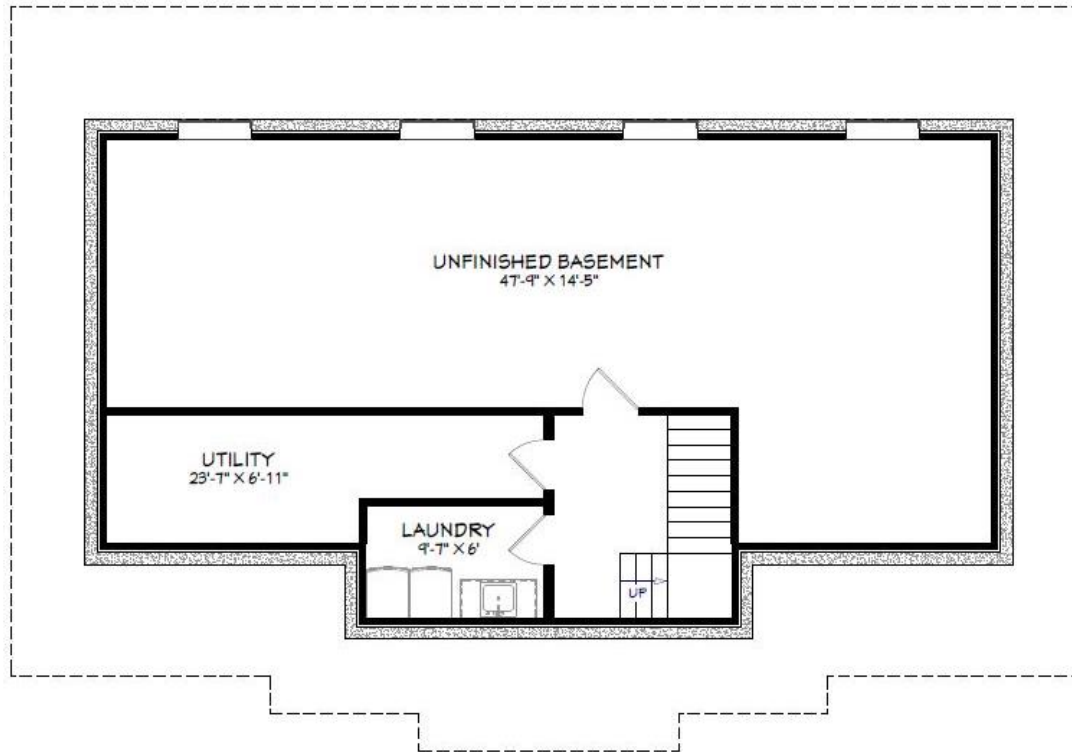

DIMENSIONS

Width: 50 feet
Depth: 40 feet

SPRING 2020 PRIZE HOME

SQUARE FOOTAGE

Basement: 212 SF
Main Floor: 1,288 SF
Upper Floor: 967 SF
Cov'd Porch: 884 SF
Total Living Area: **3,351 SF**

WALKOUT BASEMENT

Visit our website for more information
www.linwoodhomes.com

Designs, Images & Plans © Linwood Homes Ltd.

DIMENSIONS

Width: 50 feet
Depth: 40 feet

SPRING 2020 PRIZE HOME

SQUARE FOOTAGE

Basement: 212 SF
Main Floor: 1,288 SF
Upper Floor: 967 SF
Cov'd Porch: 884 SF
Total Living Area: **3,351 SF**