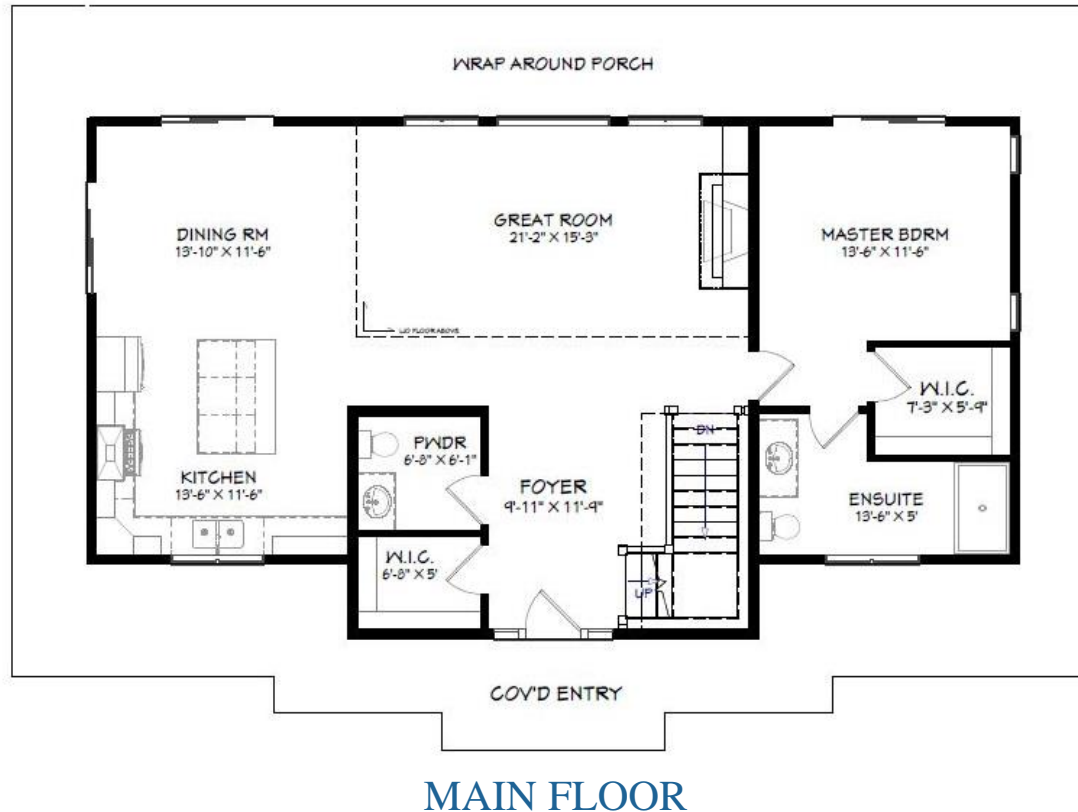

DIMENSIONS

Width: 50 feet
Depth: 40 feet

SPRING 2020 PRIZE HOME

SQUARE FOOTAGE

Basement: 212 SF
Main Floor: 1,288 SF
Upper Floor: 967 SF
Cov'd Porch: 884 SF
Total Living Area: **3,351 SF**

WALKOUT BASEMENT

Visit our website for more information
www.linwoodhomes.com

Designs, Images & Plans © Linwood Homes Ltd.

DIMENSIONS

Width: 50 feet
Depth: 40 feet

SPRING 2020 PRIZE HOME

SQUARE FOOTAGE

Basement: 212 SF
Main Floor: 1,288 SF
Upper Floor: 967 SF
Cov'd Porch: 884 SF
Total Living Area: **3,351 SF**