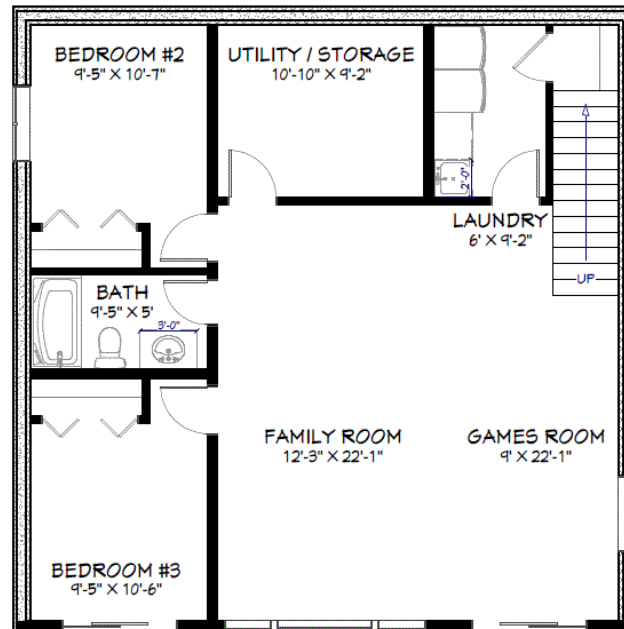

DIMENSIONS

Width: 33 feet
Depth: 45 feet

SPRING 2020 KAWARTHA LAKEFRONT COTTAGE

SQUARE FOOTAGE

Walkout Basement: 980 SF
Main Floor: 1,047 SF
Total Living Area: **2,027 SF**

WALKOUT BASEMENT

Visit our website for more information
www.linwoodhomes.com

Designs, Images & Plans © Linwood Homes Ltd.

DIMENSIONS

Width: 33 feet
Depth: 45 feet

SPRING 2020 KAWARTHA LAKEFRONT COTTAGE

SQUARE FOOTAGE

Walkout Basement: 980 SF
Main Floor: 1,047 SF
Total Living Area: **2,027 SF**