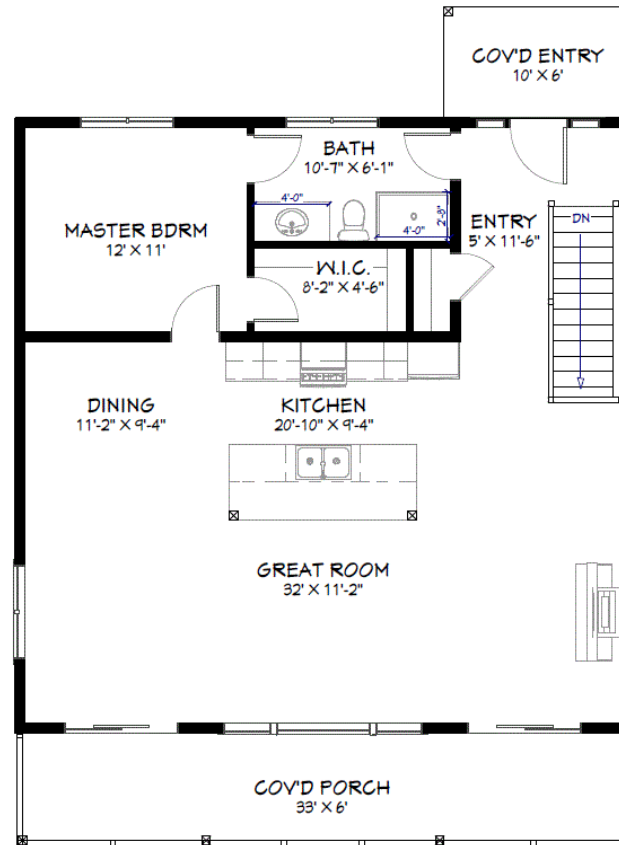

DIMENSIONS

Width: 33 feet
Depth: 45 feet

SPRING 2020 KAWARTHA LAKEFRONT COTTAGE

SQUARE FOOTAGE

Walkout Basement: 980 SF
Main Floor: 1,047 SF
Total Living Area: **2,027 SF**

WALKOUT BASEMENT

Visit our website for more information
www.linwoodhomes.com

Designs, Images & Plans © Linwood Homes Ltd.

DIMENSIONS

Width: 33 feet
Depth: 45 feet

SPRING 2020 KAWARTHA LAKEFRONT COTTAGE

SQUARE FOOTAGE

Walkout Basement: 980 SF
Main Floor: 1,047 SF
Total Living Area: **2,027 SF**

MAIN FLOOR

Visit our website for more information
www.linwoodhomes.com

Designs, Images & Plans © Linwood Homes Ltd.