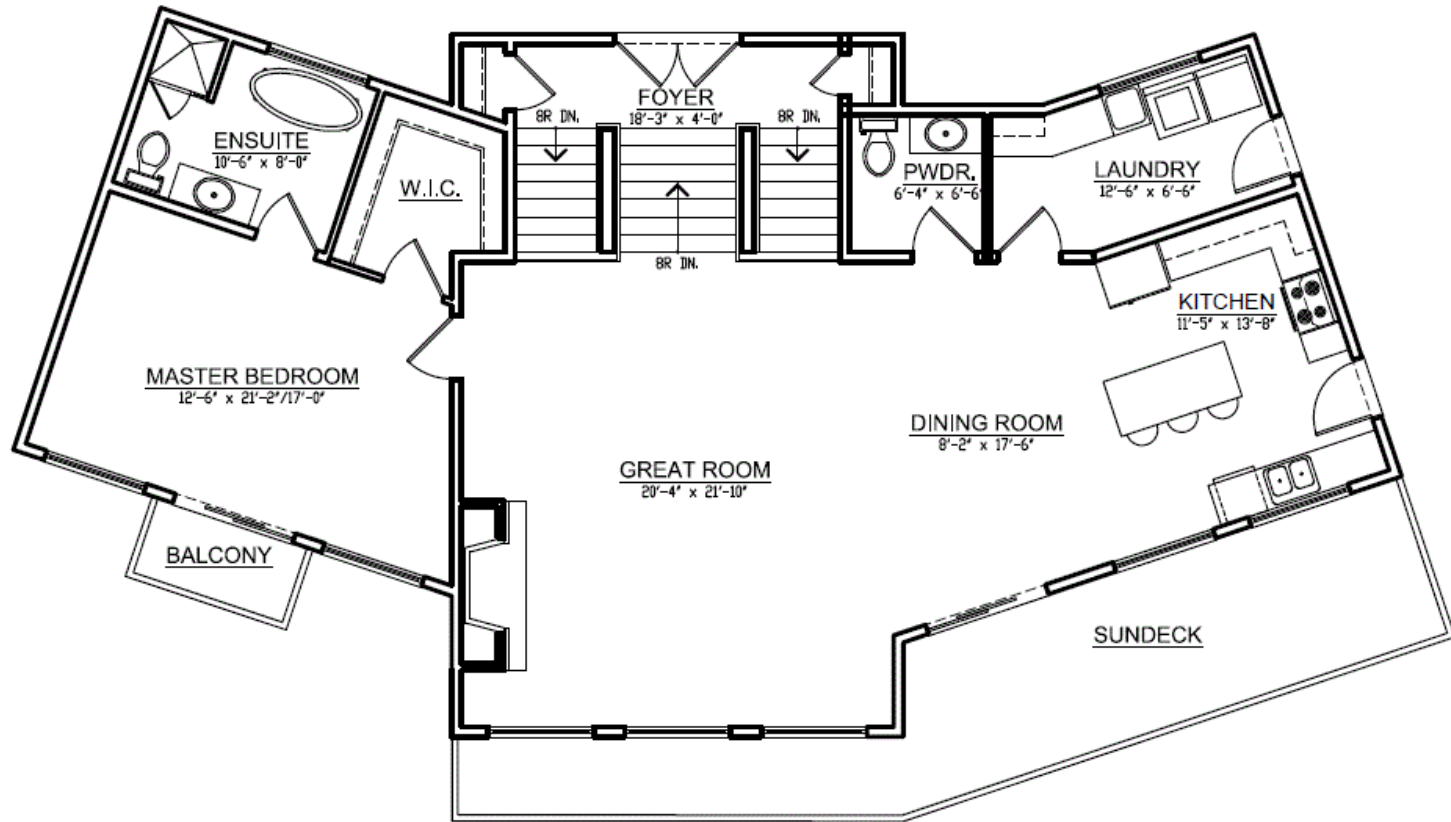

DIMENSIONS

Width: 68 feet
Depth: 37 feet

FALL 2019 EARLY BIRD PRIZE

SQUARE FOOTAGE

Walkout Basement: 1,318 SF
Main Floor: 1,580 SF
Total Living Area: 2,898 SF

WALKOUT BASEMENT

Visit our website for more information
www.linwoodhomes.com

Designs, Images & Plans © Linwood Homes Ltd.

DIMENSIONS

Width: 68 feet
Depth: 37 feet

FALL 2019 EARLY BIRD PRIZE

SQUARE FOOTAGE

Walkout Basement: 1,318 SF
Main Floor: 1,580 SF
Total Living Area: 2,898 SF

MAIN FLOOR