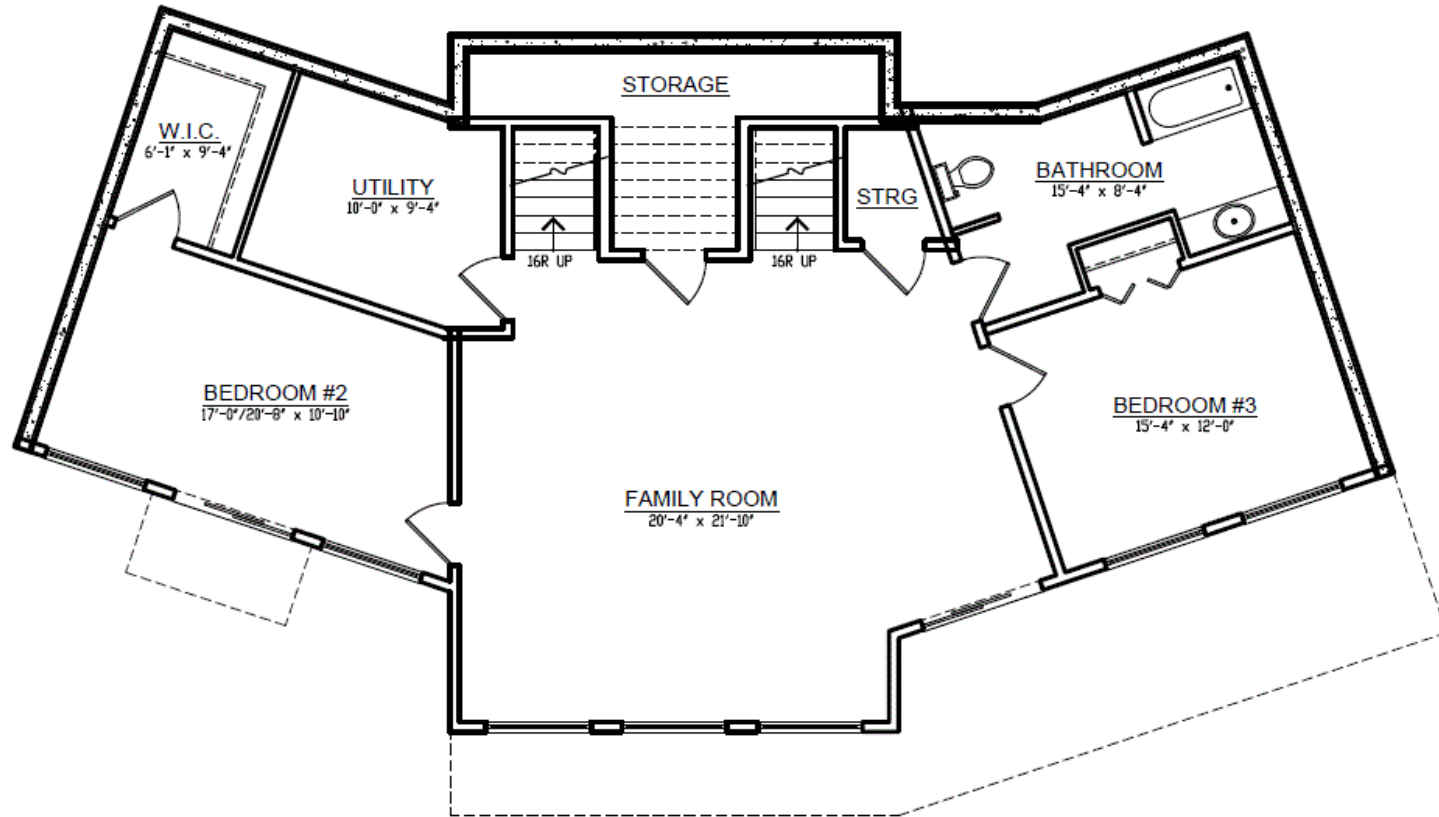

DIMENSIONS

Width: 68 feet
Depth: 37 feet

FALL 2019 EARLY BIRD PRIZE

SQUARE FOOTAGE

Walkout Basement: 1,318 SF
Main Floor: 1,580 SF
Total Living Area: 2,898 SF

WALKOUT BASEMENT

Visit our website for more information
www.linwoodhomes.com

Designs, Images & Plans © Linwood Homes Ltd.

DIMENSIONS

Width: 68 feet
Depth: 37 feet

FALL 2019 EARLY BIRD PRIZE

SQUARE FOOTAGE

Walkout Basement: 1,318 SF
Main Floor: 1,580 SF
Total Living Area: 2,898 SF

MAIN FLOOR