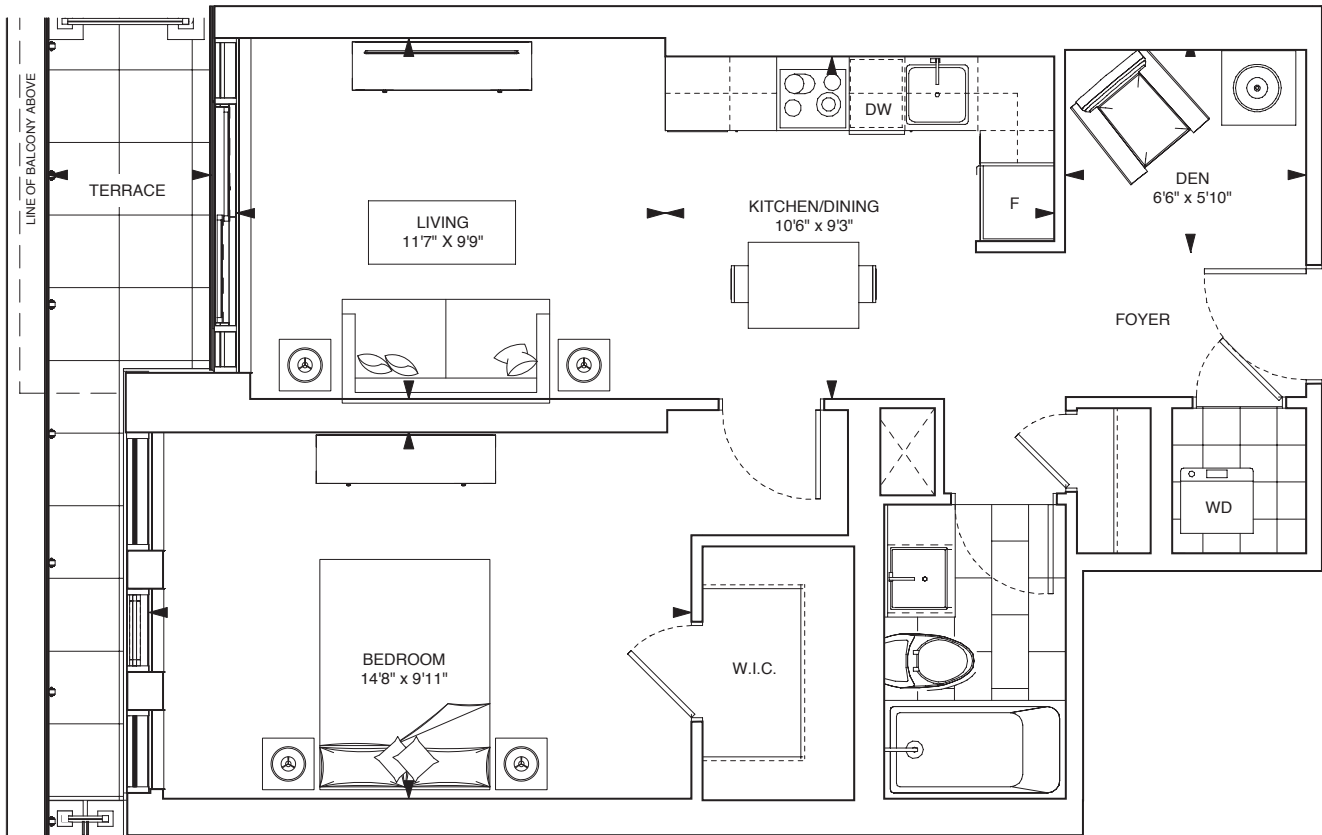

THE  
**EGLINTON**  
YONGE AT HEART

**HELENDALE**  
1 BEDROOM + DEN  
630 sq.ft.

menkes.com

Prices and specifications subject to change without notice. E.&O.E. The dimensions shown on this plan are approximate only. Actual useable floor space within the unit may vary from any stated floor areas or dimensions on this plan. For more information on the method used for calculating the floor area of any unit, reference should be made to Builder Bulletin No. 22 published by Tarion.