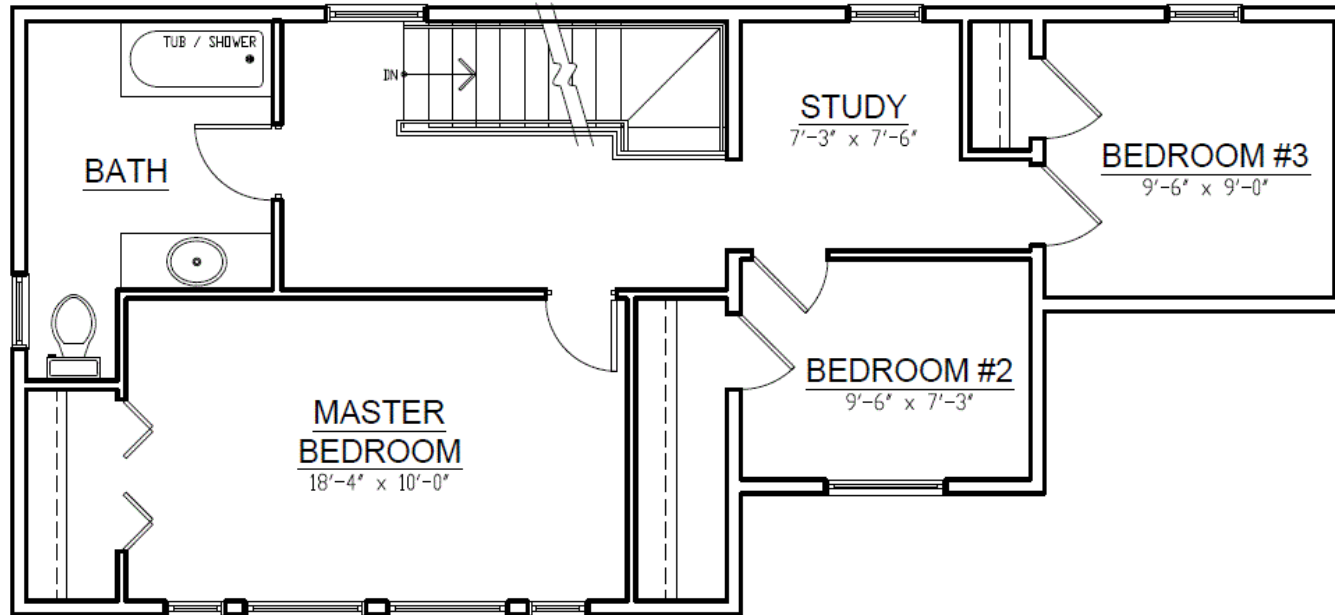

DIMENSIONS

Width: 44 feet
Depth: 20 feet

THE KAWARTHAS COTTAGE Fall 2018

SQUARE FOOTAGE

Main Floor: 740 SF
Upper Floor: 740 SF
Total Living Area: **1,480 SF**

MAIN FLOOR

Visit our website for more information
www.linwoodhomes.com

Designs, Images & Plans © Linwood Homes Ltd.

DIMENSIONS

Width: 44 feet
Depth: 20 feet

THE KAWARTHAS COTTAGE Fall 2018

SQUARE FOOTAGE

Main Floor: 740 SF
Upper Floor: 740 SF
Total Living Area: **1,480 SF**

UPPER FLOOR