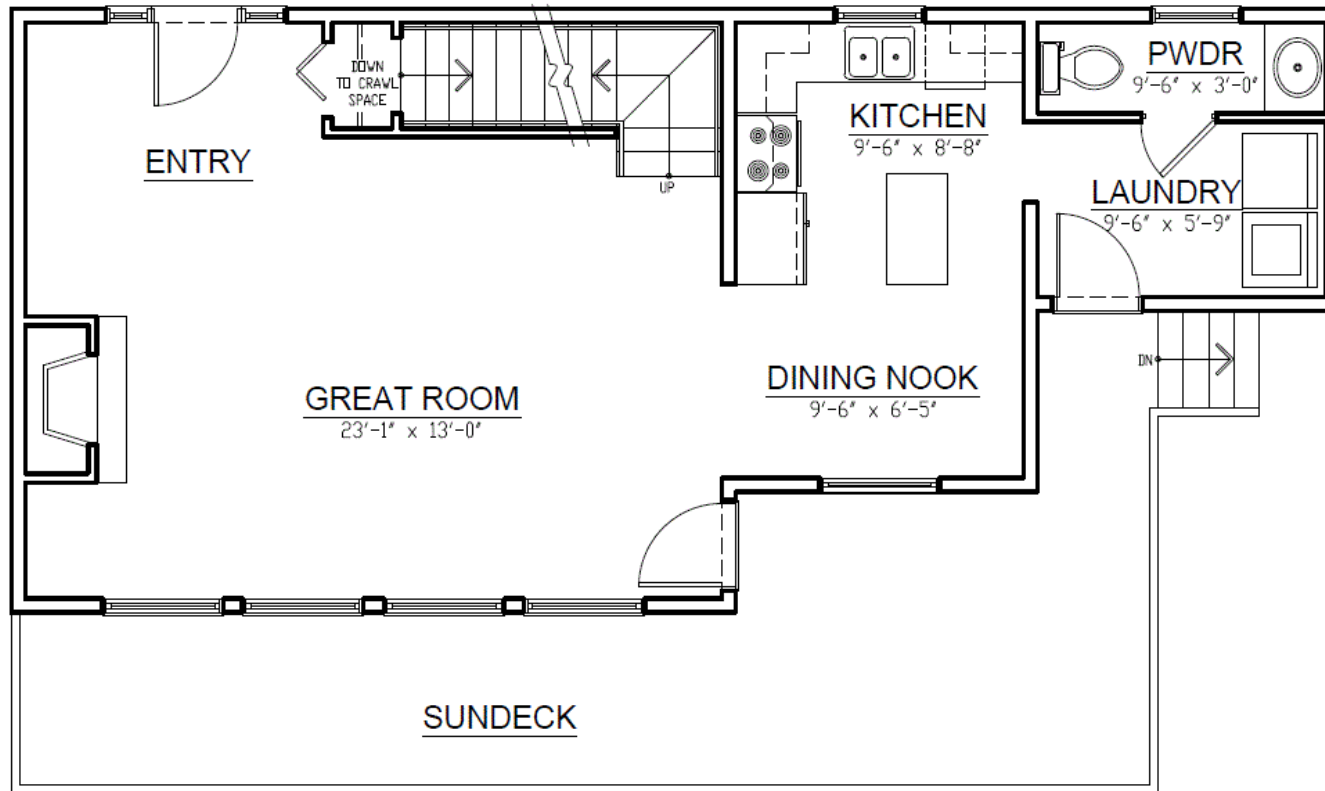

DIMENSIONS

Width: 44 feet
Depth: 20 feet

THE KAWARTHAS COTTAGE Fall 2018

SQUARE FOOTAGE

Main Floor: 740 SF
Upper Floor: 740 SF
Total Living Area: **1,480 SF**

MAIN FLOOR

Visit our website for more information
www.linwoodhomes.com

Designs, Images & Plans © Linwood Homes Ltd.

DIMENSIONS

Width: 44 feet
Depth: 20 feet

THE KAWARTHAS COTTAGE Fall 2018

SQUARE FOOTAGE

Main Floor: 740 SF
Upper Floor: 740 SF
Total Living Area: **1,480 SF**

UPPER FLOOR