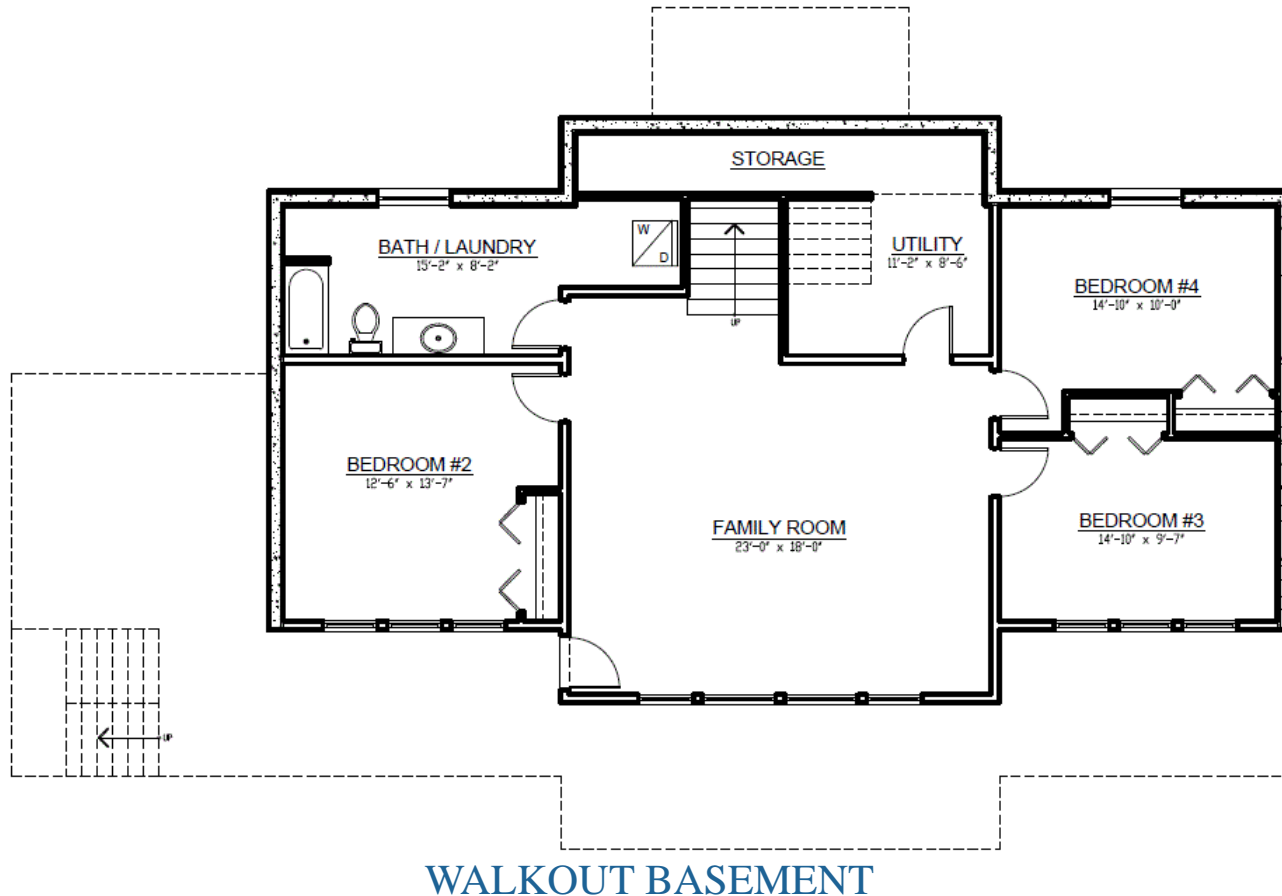

DIMENSIONS

Width: 56 feet
Depth: 32 feet

FALL 2018 EARLY BIRD PRIZE COTTAGE

SQUARE FOOTAGE

Walkout Basement: 1,329 SF
Main Floor: 1,732 SF
Total Living Area: **3,061 SF**

Visit our website for more information
www.linwoodhomes.com

Designs, Images & Plans © Linwood Homes Ltd.

DIMENSIONS

Width: 56 feet
Depth: 32 feet

FALL 2018 EARLY BIRD PRIZE COTTAGE

SQUARE FOOTAGE

Walkout Basement: 1,329 SF
Main Floor: 1,732 SF
Total Living Area: **3,061 SF**