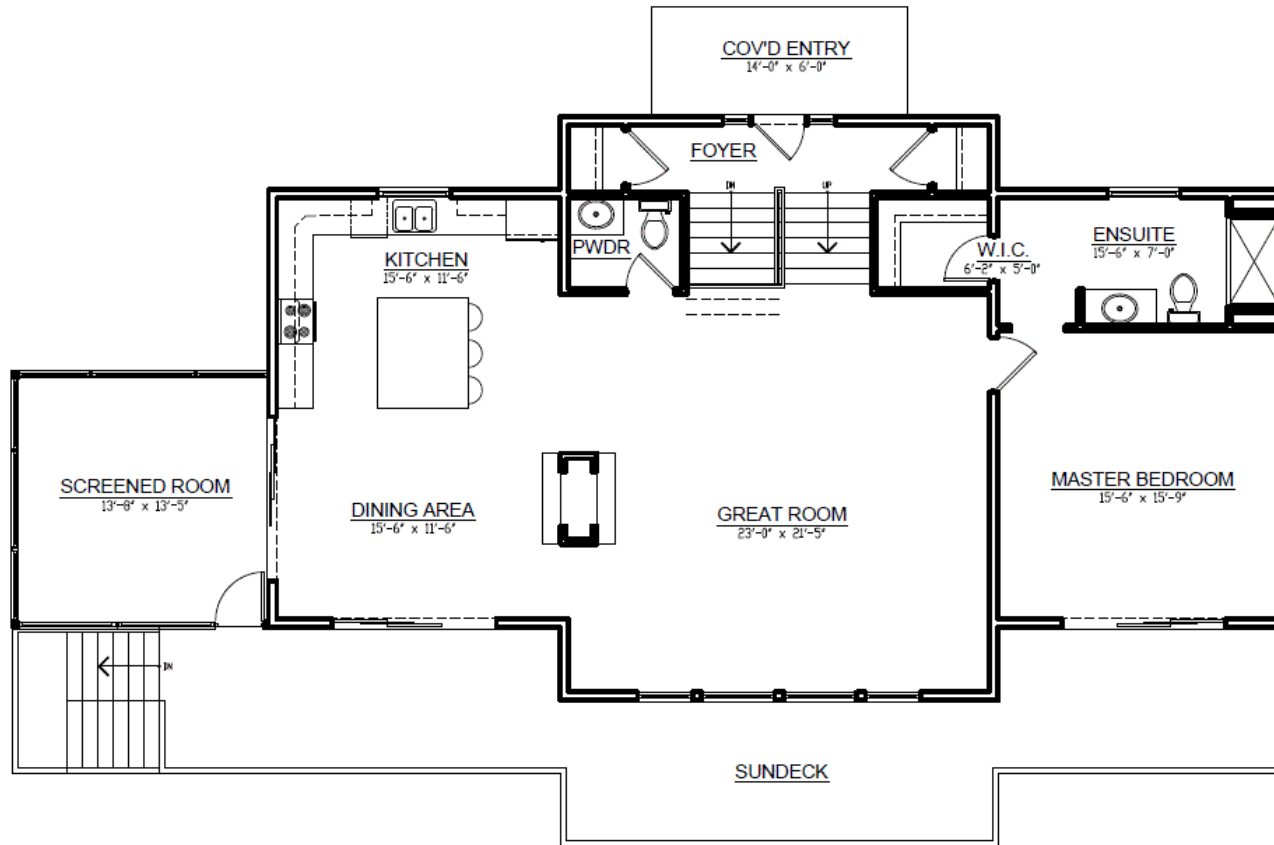

DIMENSIONS

Width: 56 feet
Depth: 32 feet

FALL 2018 EARLY BIRD PRIZE COTTAGE

SQUARE FOOTAGE

Walkout Basement: 1,329 SF
Main Floor: 1,732 SF
Total Living Area: **3,061 SF**

Visit our website for more information
www.linwoodhomes.com

Designs, Images & Plans © Linwood Homes Ltd.

DIMENSIONS

Width: 56 feet
Depth: 32 feet

FALL 2018 EARLY BIRD PRIZE COTTAGE

SQUARE FOOTAGE

Walkout Basement: 1,329 SF
Main Floor: 1,732 SF
Total Living Area: **3,061 SF**

MAIN FLOOR

Visit our website for more information
www.linwoodhomes.com

Designs, Images & Plans © Linwood Homes Ltd.