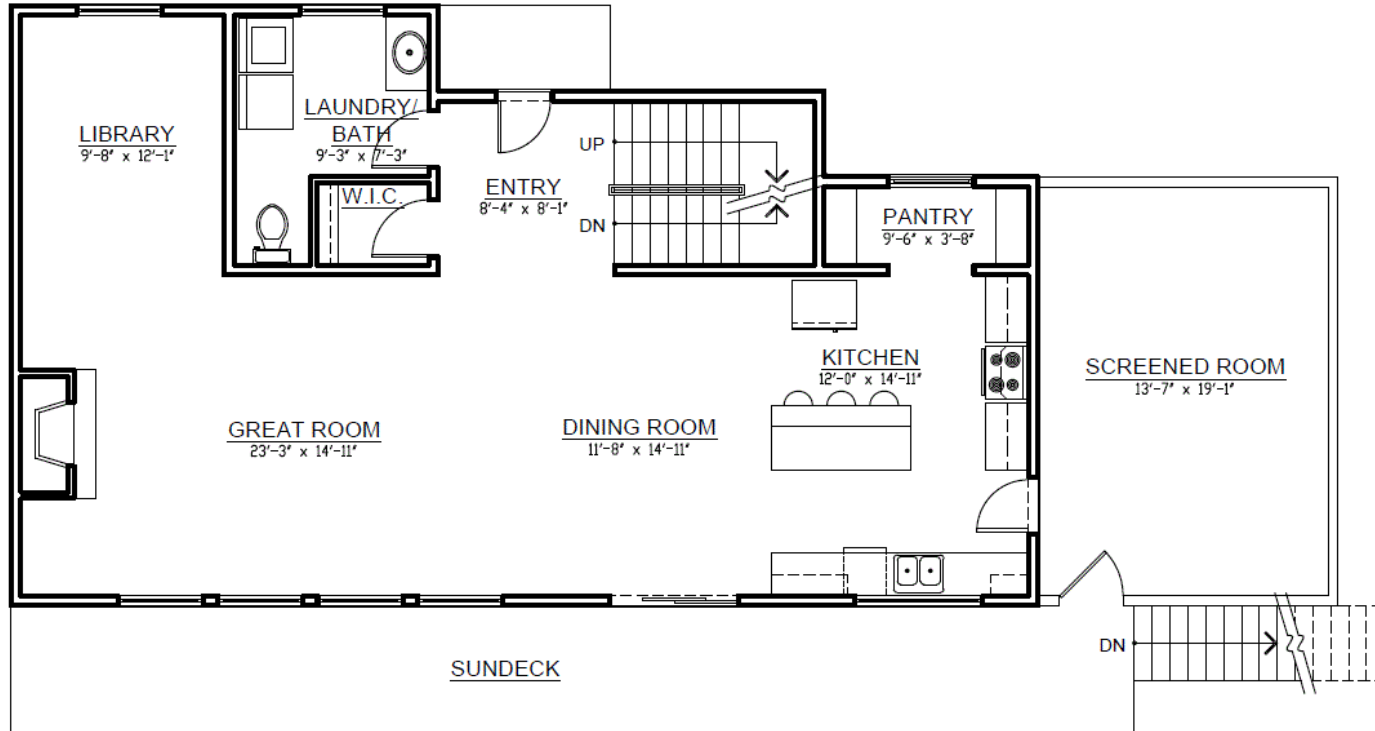

DIMENSIONS

Width: 62 feet
Depth: 34 feet

SPRING 2019 EARLY BIRD PRIZE COTTAGE

SQUARE FOOTAGE

Walkout Basement: 1,033 SF
Main Floor: 1,193 SF
Screened Room: 280 SF
Upper Floor: 575 SF
Total Living Area: **3,081 SF**

WALKOUT BASEMENT

DIMENSIONS

Width: 62 feet
Depth: 34 feet

SPRING 2019 EARLY BIRD PRIZE COTTAGE

SQUARE FOOTAGE

Walkout Basement: 1,033 SF
Main Floor: 1,193 SF
Screened Room: 280 SF
Upper Floor: 575 SF
Total Living Area: **3,081 SF**

MAIN FLOOR

DIMENSIONS

Width: 62 feet
Depth: 34 feet

SPRING 2019 EARLY BIRD PRIZE COTTAGE

SQUARE FOOTAGE

Walkout Basement: 1,033 SF
Main Floor: 1,193 SF
Screened Room: 280 SF
Upper Floor: 575 SF
Total Living Area: **3,081 SF**