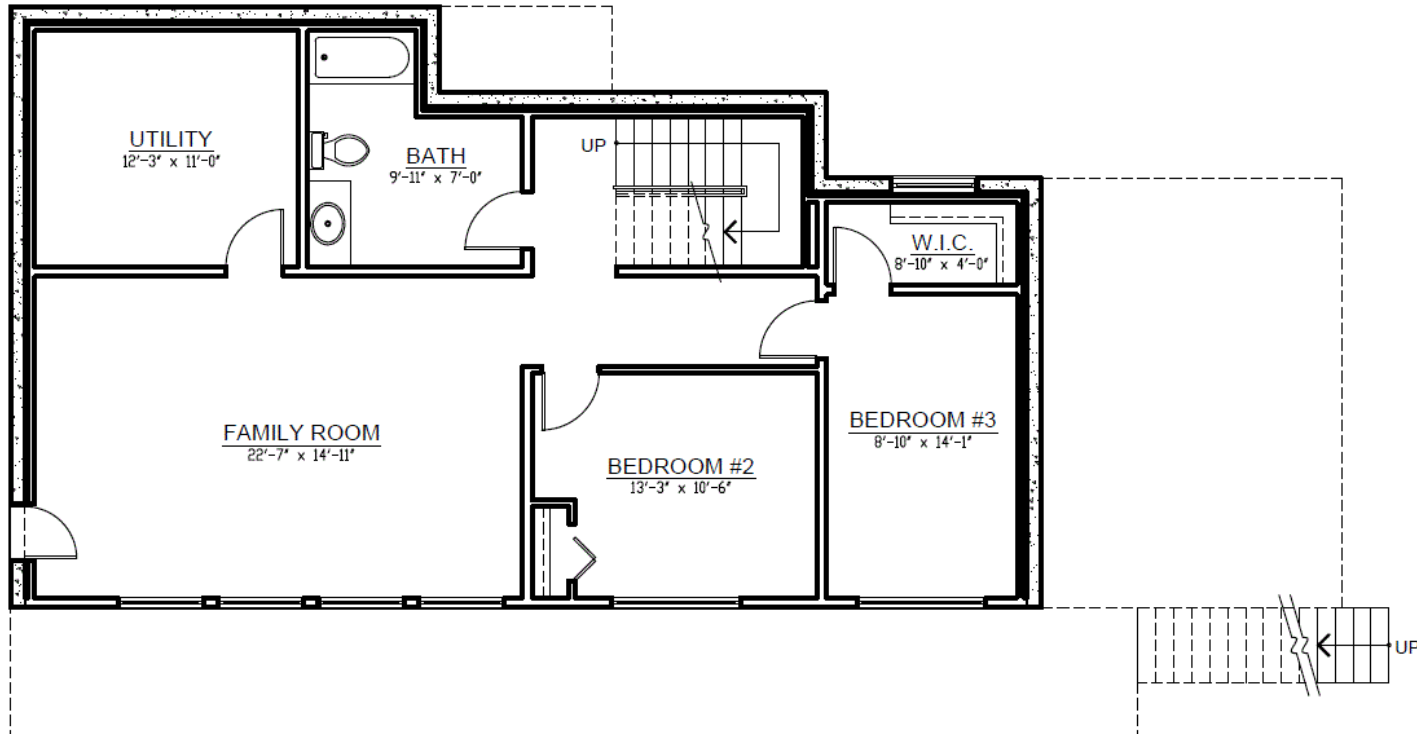

DIMENSIONS

Width: 62 feet
Depth: 34 feet

SPRING 2019 EARLY BIRD PRIZE COTTAGE

SQUARE FOOTAGE

Walkout Basement: 1,033 SF
Main Floor: 1,193 SF
Screened Room: 280 SF
Upper Floor: 575 SF
Total Living Area: **3,081 SF**

WALKOUT BASEMENT

DIMENSIONS

Width: 62 feet
Depth: 34 feet

SPRING 2019 EARLY BIRD PRIZE COTTAGE

SQUARE FOOTAGE

Walkout Basement: 1,033 SF
Main Floor: 1,193 SF
Screened Room: 280 SF
Upper Floor: 575 SF
Total Living Area: **3,081 SF**

MAIN FLOOR

DIMENSIONS

Width: 62 feet
Depth: 34 feet

SPRING 2019 EARLY BIRD PRIZE COTTAGE

SQUARE FOOTAGE

Walkout Basement: 1,033 SF
Main Floor: 1,193 SF
Screened Room: 280 SF
Upper Floor: 575 SF
Total Living Area: **3,081 SF**