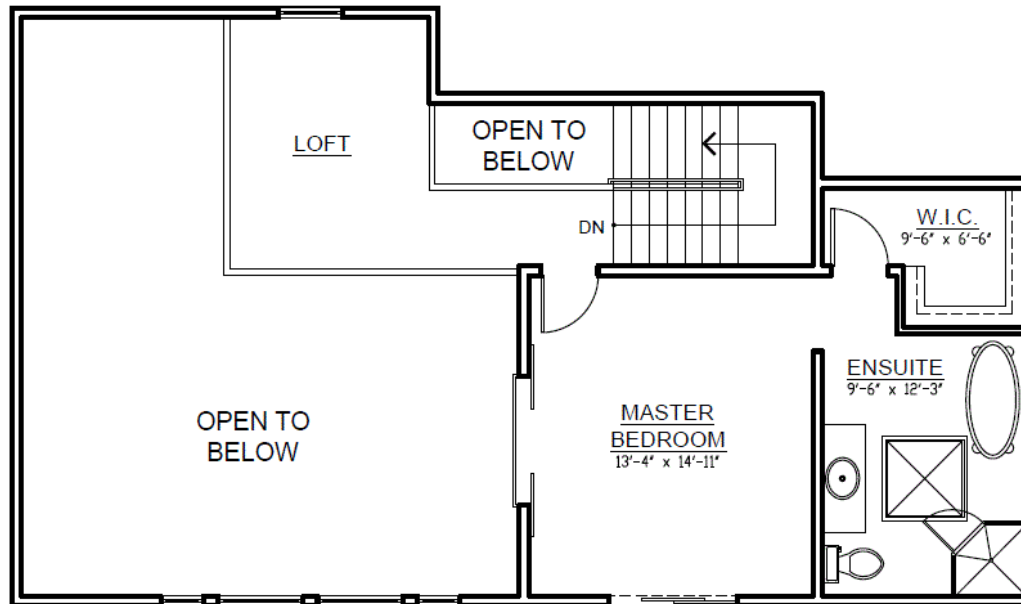

DIMENSIONS

Width: 62 feet
Depth: 34 feet

SPRING 2019 EARLY BIRD PRIZE COTTAGE

SQUARE FOOTAGE

Walkout Basement: 1,033 SF
Main Floor: 1,193 SF
Screened Room: 280 SF
Upper Floor: 575 SF
Total Living Area: **3,081 SF**

WALKOUT BASEMENT

DIMENSIONS

Width: 62 feet
Depth: 34 feet

SPRING 2019 EARLY BIRD PRIZE COTTAGE

SQUARE FOOTAGE

Walkout Basement: 1,033 SF
Main Floor: 1,193 SF
Screened Room: 280 SF
Upper Floor: 575 SF
Total Living Area: **3,081 SF**

MAIN FLOOR

DIMENSIONS

Width: 62 feet
Depth: 34 feet

SPRING 2019 EARLY BIRD PRIZE COTTAGE

SQUARE FOOTAGE

Walkout Basement: 1,033 SF
Main Floor: 1,193 SF
Screened Room: 280 SF
Upper Floor: 575 SF
Total Living Area: **3,081 SF**

UPPER FLOOR

Visit our website for more information
www.linwoodhomes.com

Designs, Images & Plans © Linwood Homes Ltd.