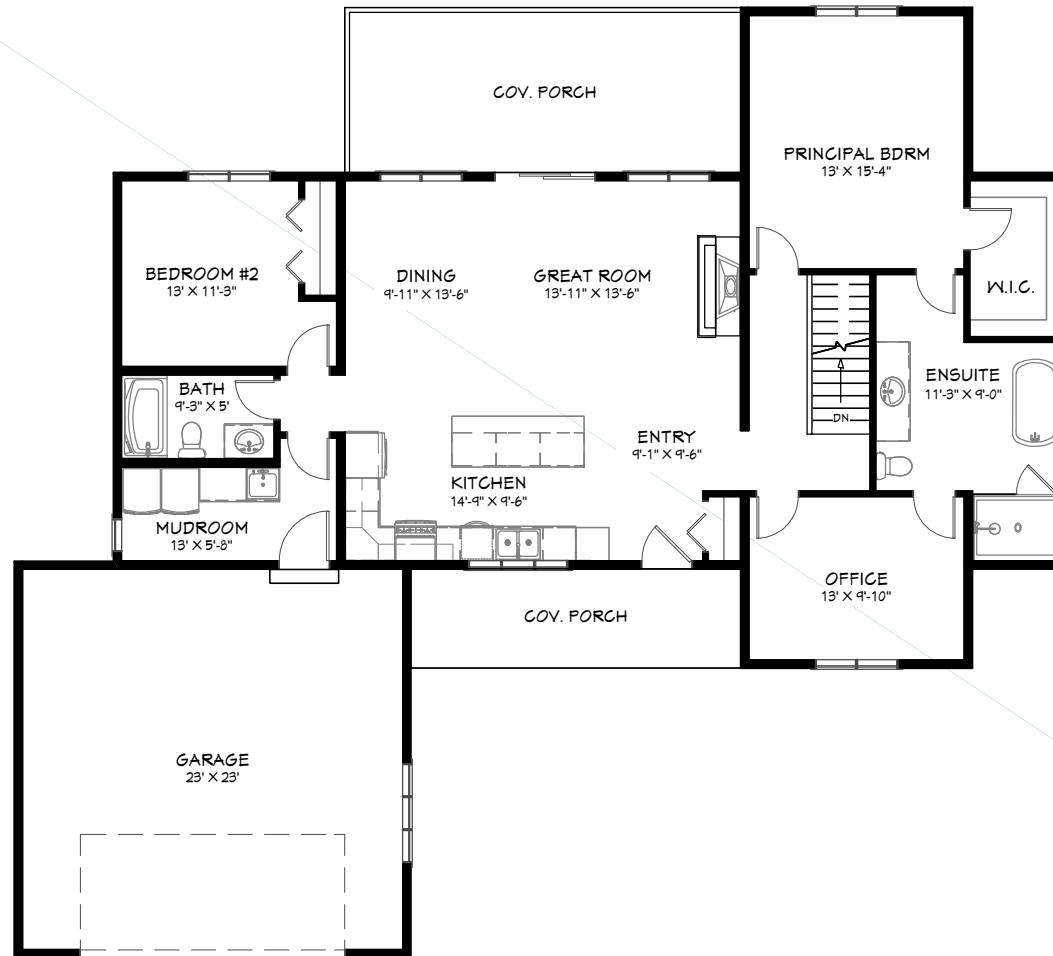

DIMENSIONS

Width: 64'
Depth: 58'

SUMMER 2023

SQUARE FOOTAGE

Walkout Lower-Level: 1,363 sq.ft.
Main Floor: 1,616 sq.ft.
Garage: 568 sq.ft.
Total Living Area: **2,979 sq.ft.**

MAIN FLOOR