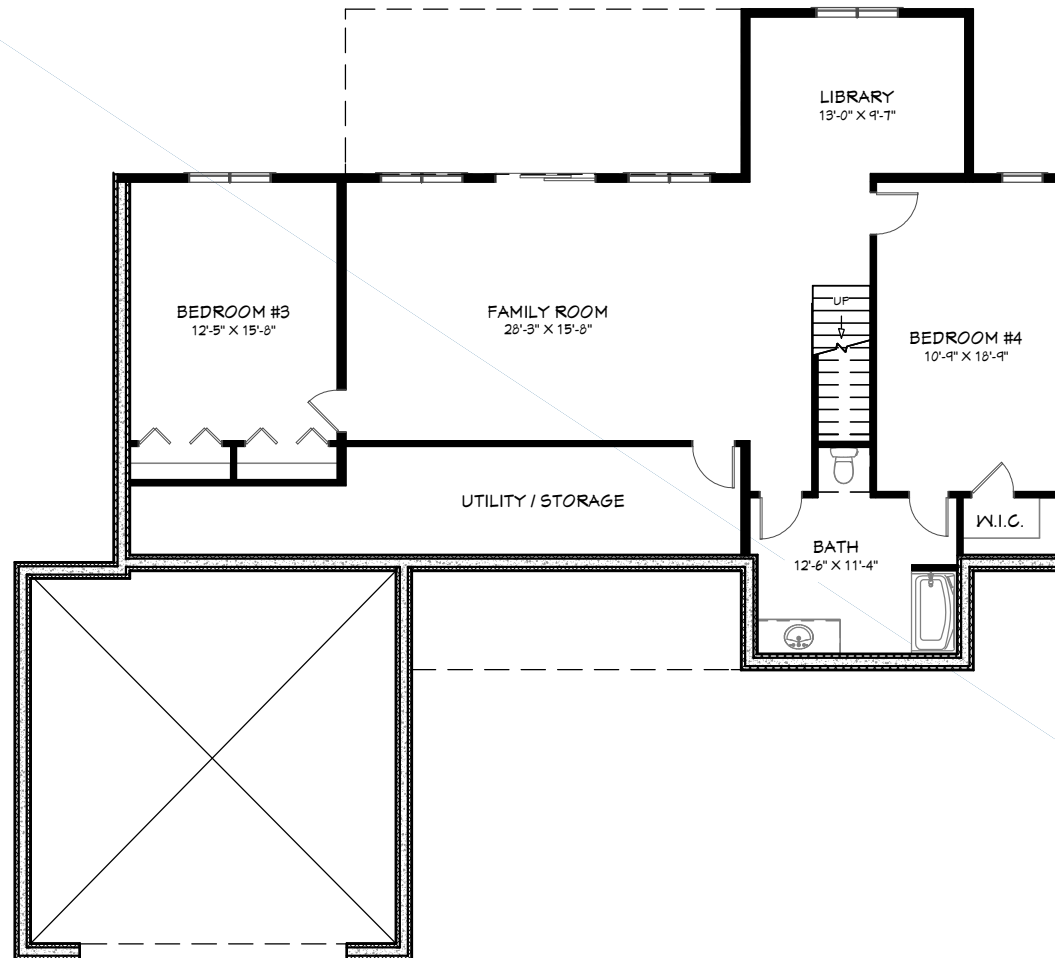

## DIMENSIONS

Width: 64'  
Depth: 58'

## SQUARE FOOTAGE

Walkout Lower-Level : 1,363 sq.ft.  
Main Floor: 1,616 sq.ft.  
Garage: 568 sq.ft.  
Total Living Area: **2,979 sq.ft.**

## MAIN FLOOR