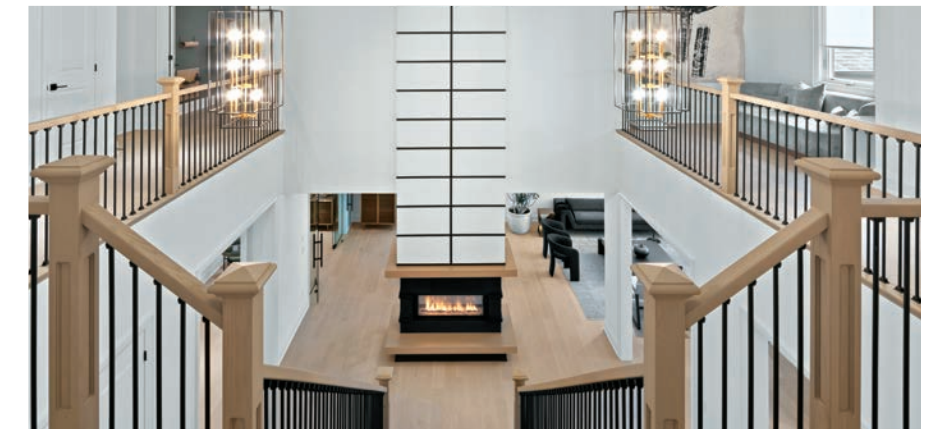

Interior Design & Décor by **Jack A. Celli, A.R.I.D.O., I.D.C. Interior Design Director, Greenpark Group**

Showhome Styling by **Sabrina Linn, Sabrina Linn Design**

Princess Margaret Home Lottery cannot be held responsible for any errors, omissions or differences in usage of any items listed in the source guide. Please note paint colours may vary due to lighting, primers used & technique.

Home Lot. Lic. #: RAF1277222: 50/50 Add-On Lot. Lic. #: RAF1277220: Calendar Lot. Lic. #: RAF1277780.