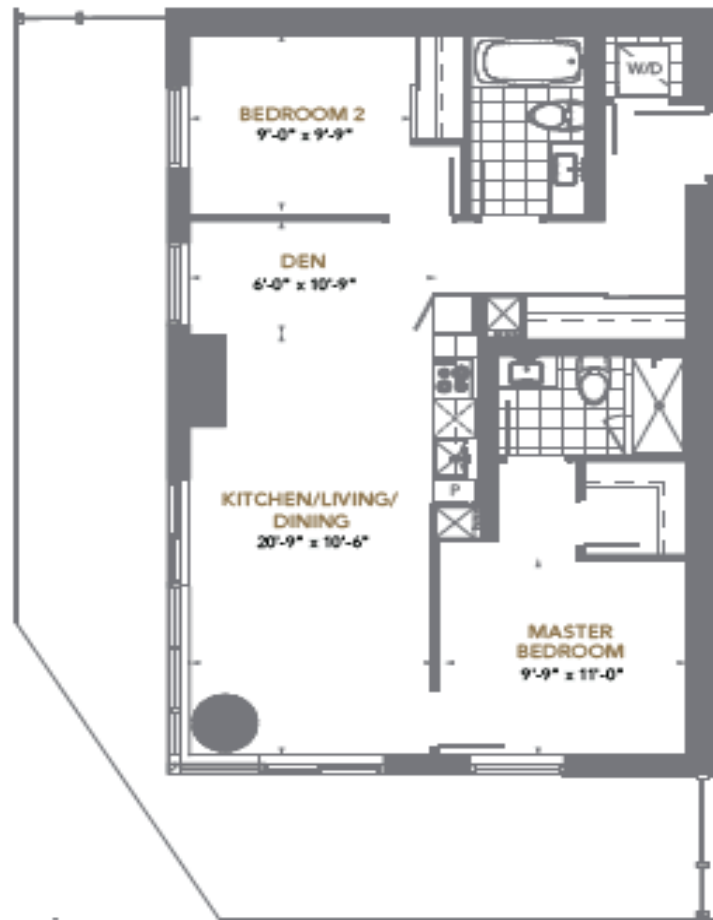

THE
PRESTIGE

PINNACLE ONE YONGE

Residence 02

2 Bedroom + Den

Suite Area: 881 sq. ft.

Balcony Area: 393 sq. ft.

Floor 37

Floor 38