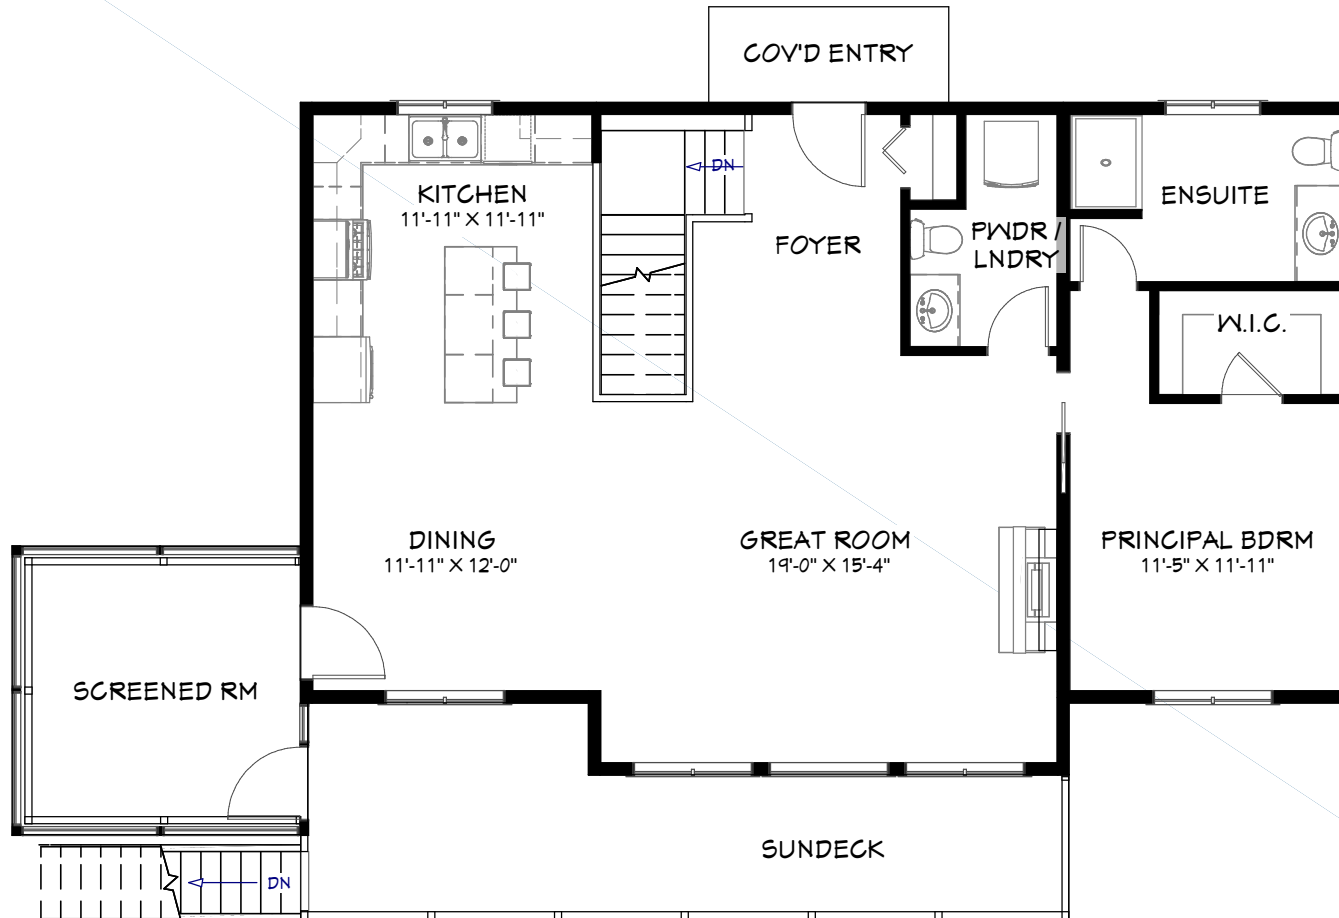

DIMENSIONS

Width: 56'
Depth: 38'

SPRING 2023

SQUARE FOOTAGE

Walkout Basement: 1,062 sq.ft.
Main Floor: 1,160 sq.ft.
Total Living Area: 2,222 sq.ft.

MAIN FLOOR

Visit our website for more information
www.linwoodhomes.com

Designs, Images & Plans © Linwood Homes Ltd.

DIMENSIONS

Width: 56'
Depth: 38'

SPRING 2023

SQUARE FOOTAGE

Walkout Basement: 1,062 sq.ft.
Main Floor: 1,160 sq.ft.
Total Living Area: 2,222 sq.ft.

WALKOUT BASEMENT