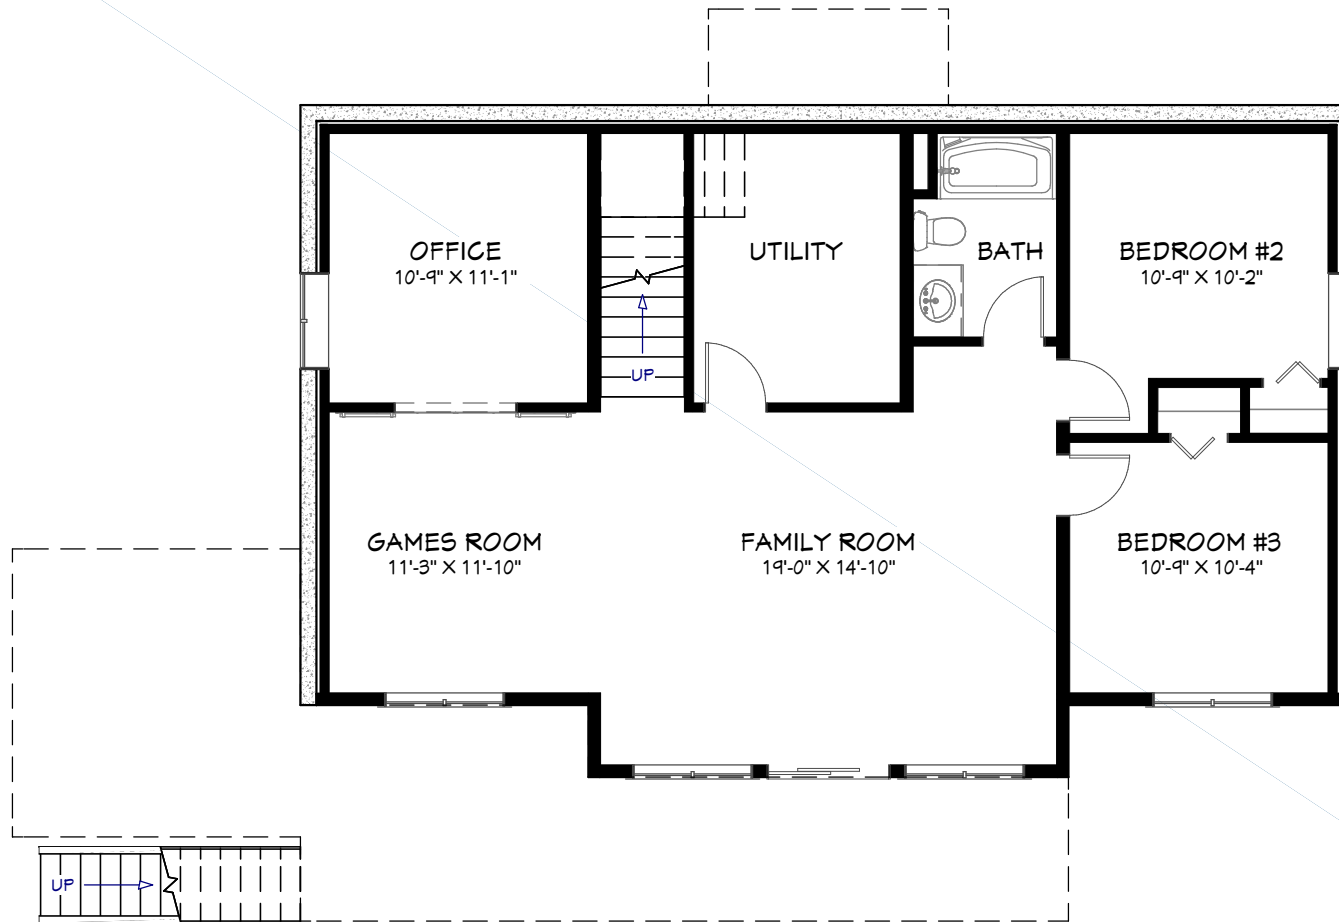

DIMENSIONS

Width: 56'
Depth: 38'

SPRING 2023

SQUARE FOOTAGE

Walkout Basement: 1,062 sq.ft.
Main Floor: 1,160 sq.ft.
Total Living Area: 2,222 sq.ft.

MAIN FLOOR

Visit our website for more information
www.linwoodhomes.com

Designs, Images & Plans © Linwood Homes Ltd.

DIMENSIONS

Width: 56'
Depth: 38'

SPRING 2023

SQUARE FOOTAGE

Walkout Basement: 1,062 sq.ft.
Main Floor: 1,160 sq.ft.
Total Living Area: 2,222 sq.ft.

WALKOUT BASEMENT