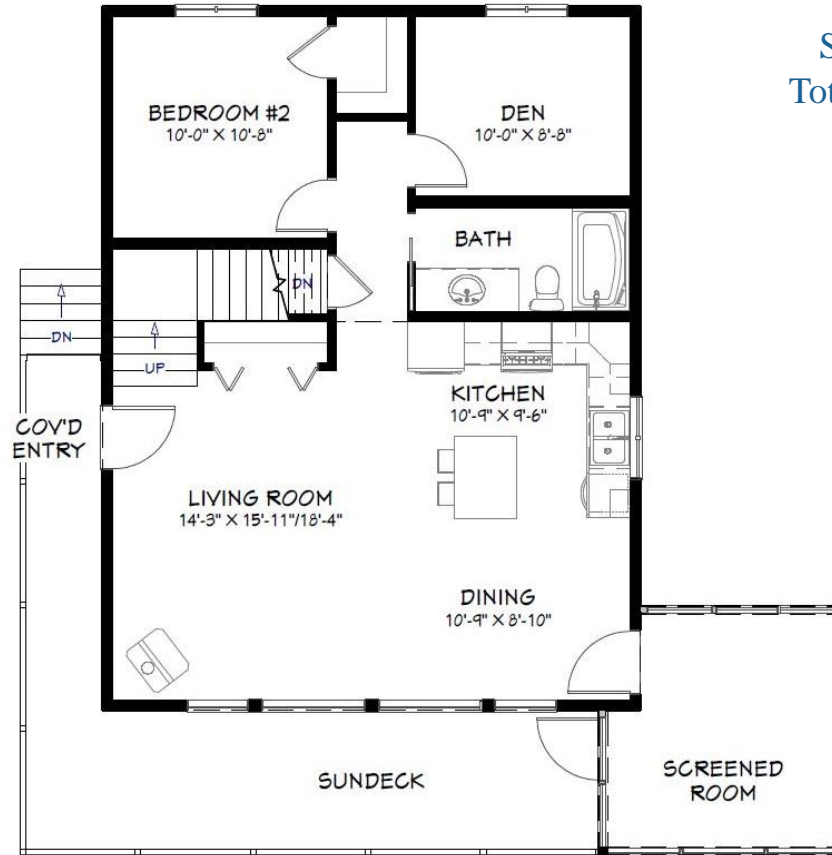

DIMENSIONS

Width: 40 feet
Depth: 41 feet

FALL 2022 PARRY SOUND PRIZE COTTAGE

SQUARE FOOTAGE

Basement: 727 SF
Main Floor: 884 SF
Upper Floor: 357 SF
Screened Room: 134 SF
Total Living Area: **2,102 SF**

BASEMENT

Visit our website for more information
www.linwoodhomes.com

Designs, Images & Plans © Linwood Homes Ltd.

DIMENSIONS

Width: 40 feet
Depth: 41 feet

FALL 2022 PARRY SOUND PRIZE COTTAGE

SQUARE FOOTAGE

Basement: 727 SF
Main Floor: 884 SF
Upper Floor: 357 SF
Screened Room: 134 SF
Total Living Area: **2,102 SF**

MAIN FLOOR

Visit our website for more information
www.linwoodhomes.com

Designs, Images & Plans © Linwood Homes Ltd.

DIMENSIONS

Width: 40 feet
Depth: 41 feet

FALL 2022 PARRY SOUND PRIZE COTTAGE

SQUARE FOOTAGE

Basement: 727 SF
Main Floor: 884 SF
Upper Floor: 357 SF
Screened Room: 134 SF
Total Living Area: **2,102 SF**

UPPER FLOOR

Visit our website for more information
www.linwoodhomes.com

Designs, Images & Plans © Linwood Homes Ltd.