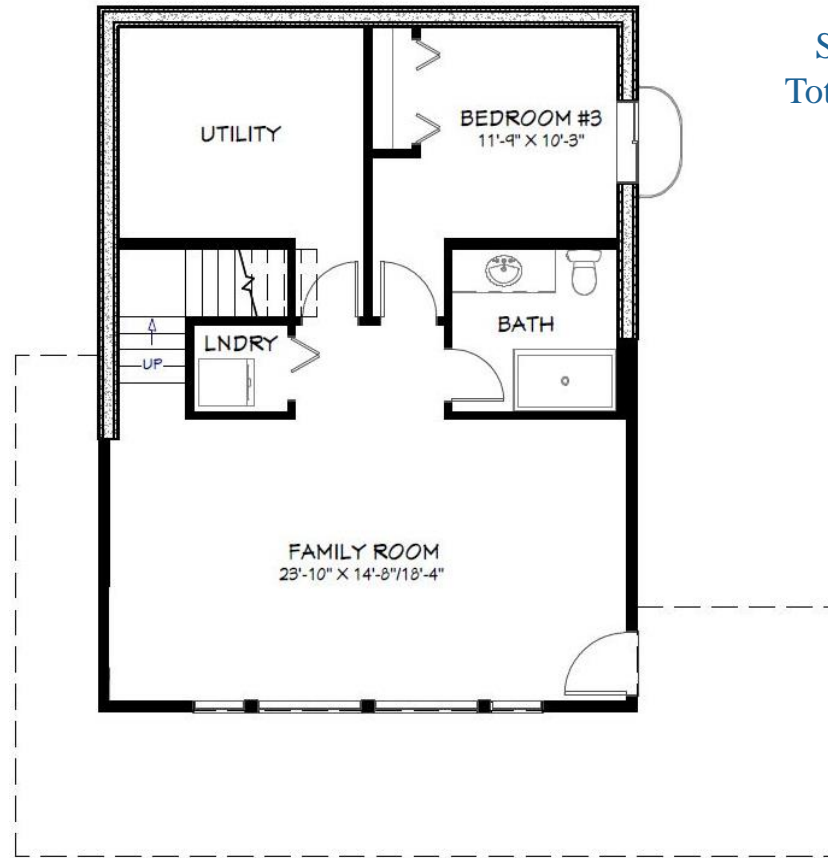

DIMENSIONS

Width: 40 feet
Depth: 41 feet

FALL 2022 PARRY SOUND PRIZE COTTAGE

SQUARE FOOTAGE

Basement: 727 SF
Main Floor: 884 SF
Upper Floor: 357 SF
Screened Room: 134 SF
Total Living Area: **2,102 SF**

BASEMENT

Visit our website for more information
www.linwoodhomes.com

Designs, Images & Plans © Linwood Homes Ltd.

DIMENSIONS

Width: 40 feet
Depth: 41 feet

FALL 2022 PARRY SOUND PRIZE COTTAGE

SQUARE FOOTAGE

Basement: 727 SF
Main Floor: 884 SF
Upper Floor: 357 SF
Screened Room: 134 SF
Total Living Area: **2,102 SF**

MAIN FLOOR

Visit our website for more information
www.linwoodhomes.com

Designs, Images & Plans © Linwood Homes Ltd.

DIMENSIONS

Width: 40 feet
Depth: 41 feet

FALL 2022 PARRY SOUND PRIZE COTTAGE

SQUARE FOOTAGE

Basement: 727 SF
Main Floor: 884 SF
Upper Floor: 357 SF
Screened Room: 134 SF
Total Living Area: **2,102 SF**

UPPER FLOOR

Visit our website for more information
www.linwoodhomes.com

Designs, Images & Plans © Linwood Homes Ltd.