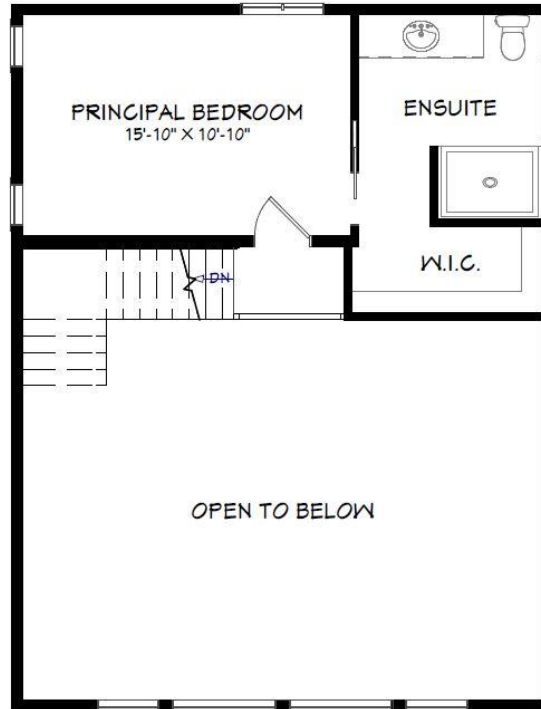

DIMENSIONS

Width: 40 feet
Depth: 41 feet

FALL 2022 PARRY SOUND PRIZE COTTAGE

SQUARE FOOTAGE

Basement: 727 SF
Main Floor: 884 SF
Upper Floor: 357 SF
Screened Room: 134 SF
Total Living Area: **2,102 SF**

BASEMENT

Visit our website for more information
www.linwoodhomes.com

Designs, Images & Plans © Linwood Homes Ltd.

DIMENSIONS

Width: 40 feet
Depth: 41 feet

FALL 2022 PARRY SOUND PRIZE COTTAGE

SQUARE FOOTAGE

Basement: 727 SF
Main Floor: 884 SF
Upper Floor: 357 SF
Screened Room: 134 SF
Total Living Area: **2,102 SF**

MAIN FLOOR

Visit our website for more information
www.linwoodhomes.com

Designs, Images & Plans © Linwood Homes Ltd.

DIMENSIONS

Width: 40 feet
Depth: 41 feet

FALL 2022 PARRY SOUND PRIZE COTTAGE

SQUARE FOOTAGE

Basement: 727 SF
Main Floor: 884 SF
Upper Floor: 357 SF
Screened Room: 134 SF
Total Living Area: **2,102 SF**

UPPER FLOOR

Visit our website for more information
www.linwoodhomes.com

Designs, Images & Plans © Linwood Homes Ltd.