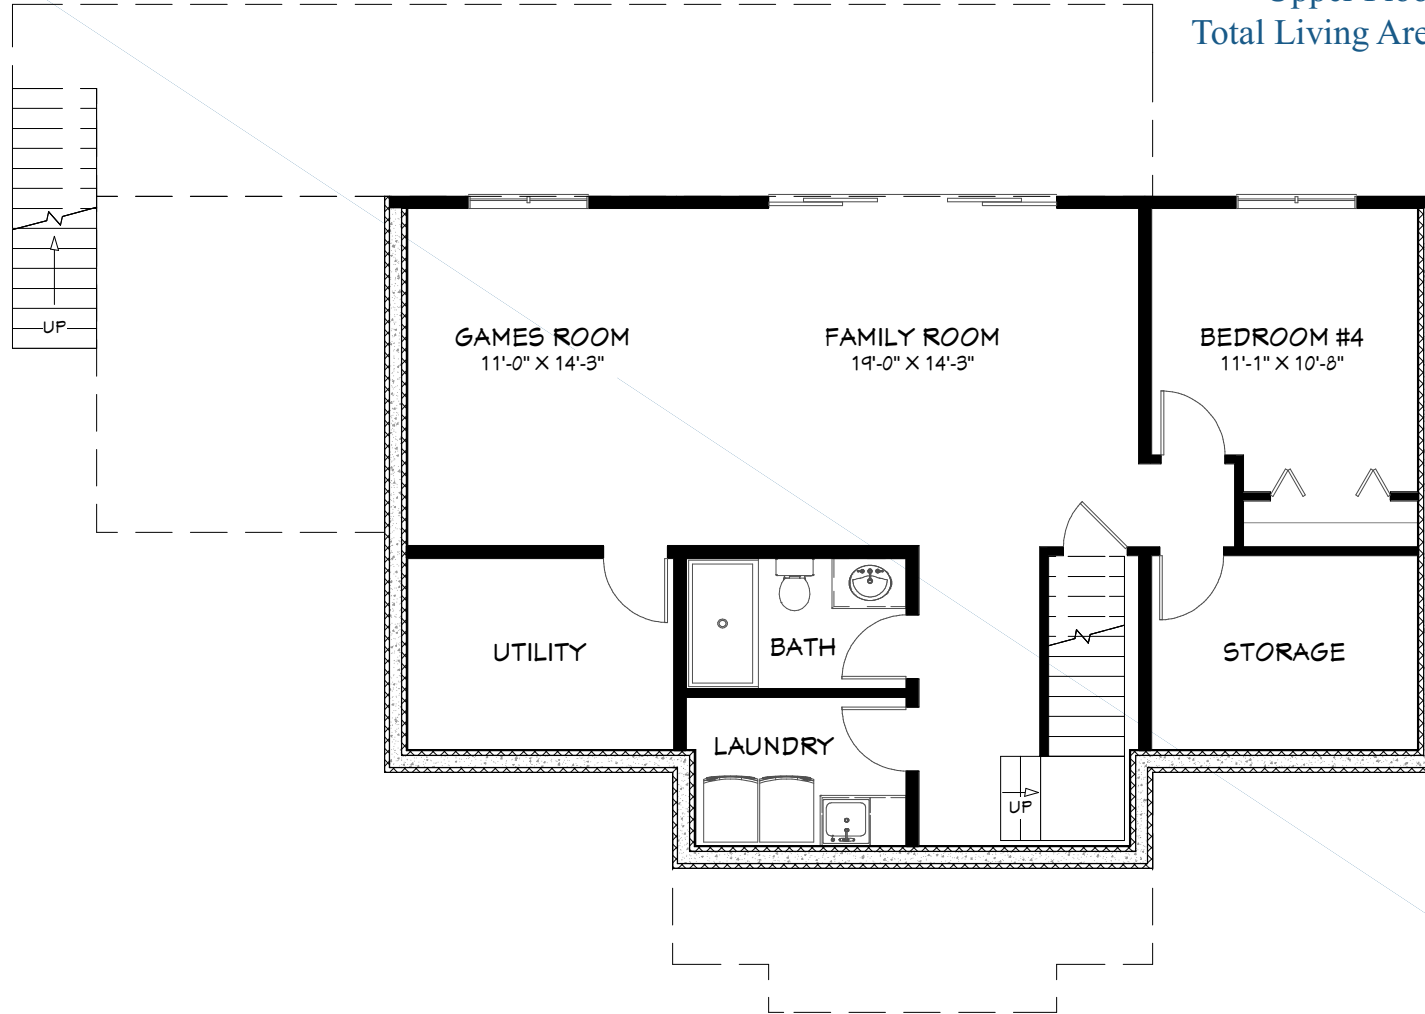

## DIMENSIONS

Width: 60'  
Depth: 42'

## SQUARE FOOTAGE

Walkout Basement: 898 sq.ft.  
Main Floor: 1,136 sq.ft.  
Upper Floor: 656 sq.ft.  
Total Living Area: **2,690sq.ft.**