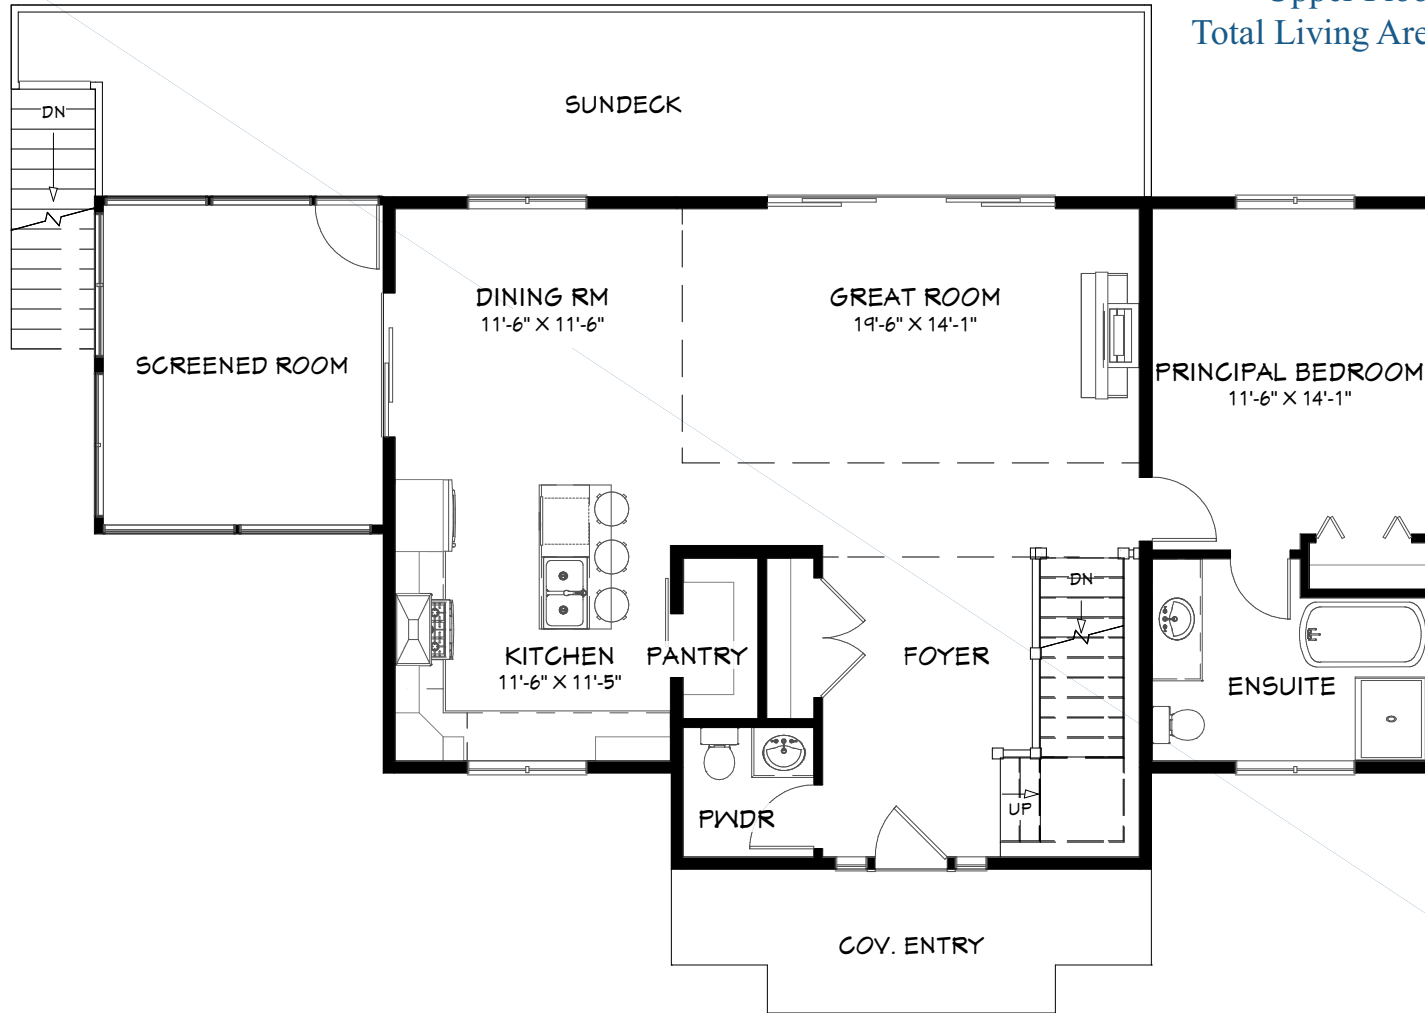

DIMENSIONS

Width: 60'
Depth: 42'

FALL 2022 EARLY BIRD PRIZE

SQUARE FOOTAGE

Walkout Basement: 898 sq.ft.
Main Floor: 1,136 sq.ft.
Upper Floor: 656 sq.ft.
Total Living Area: **2,690sq.ft.**

MAIN FLOOR

Visit our website for more information
www.linwoodhomes.com