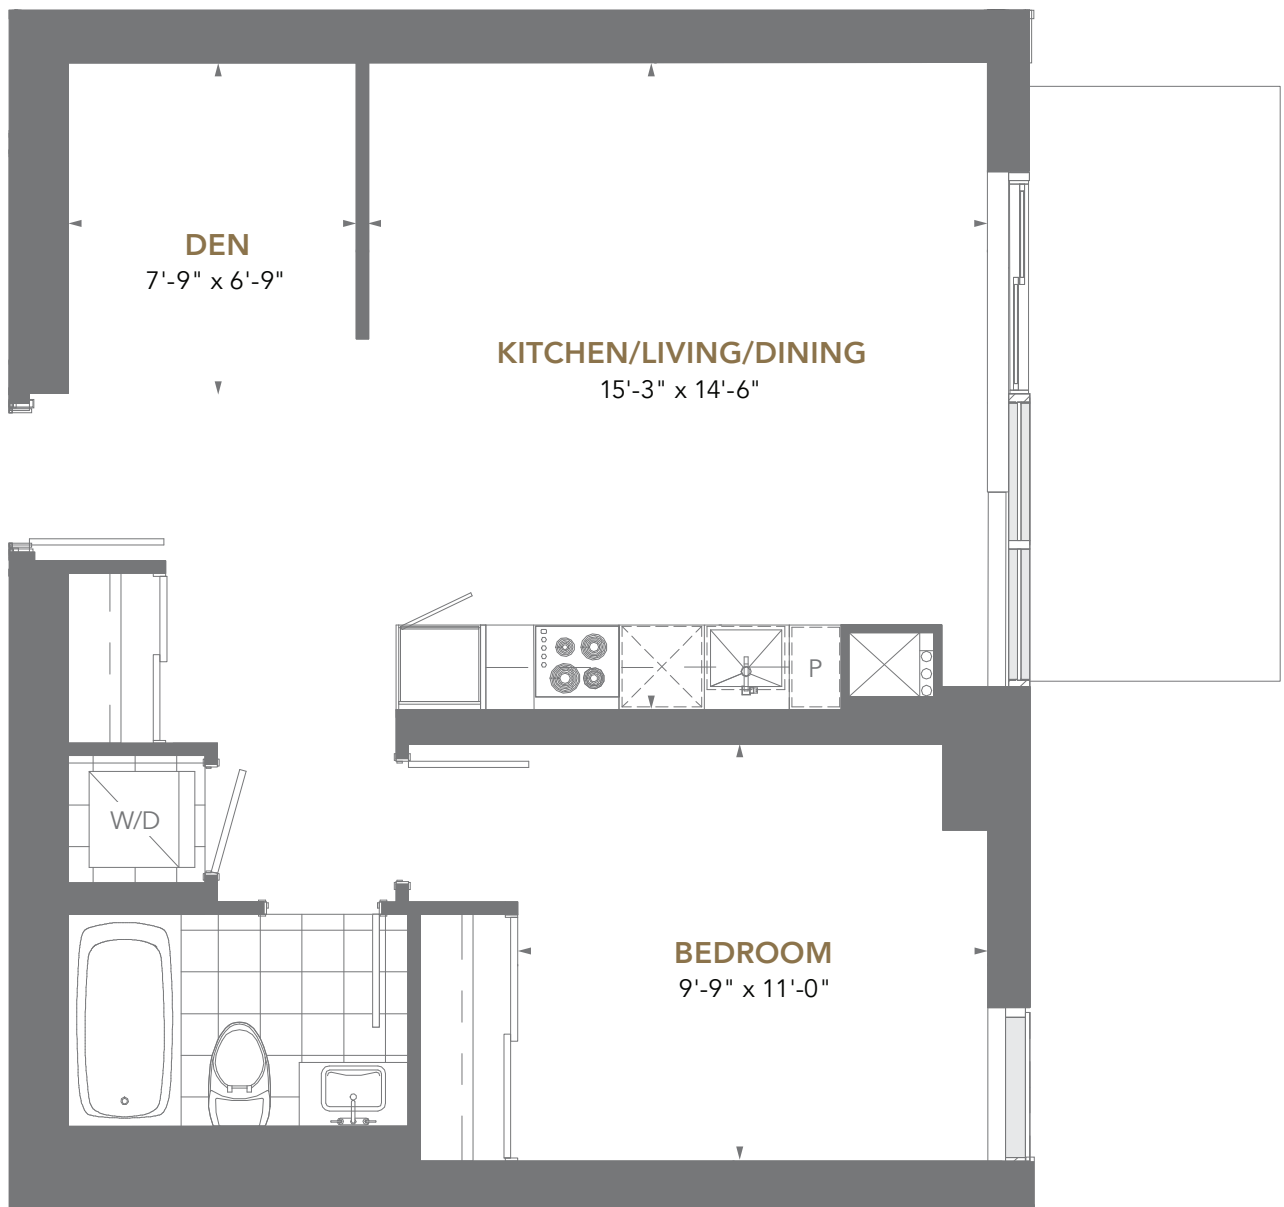

THE PRESTIGE

PINNACLE ONE YONGE

1 Bedroom + Den

Suite Area: 649 sq. ft.
Balcony Area: 83 sq. ft.

Floor 35

PINNACLEONEYONGE.CA