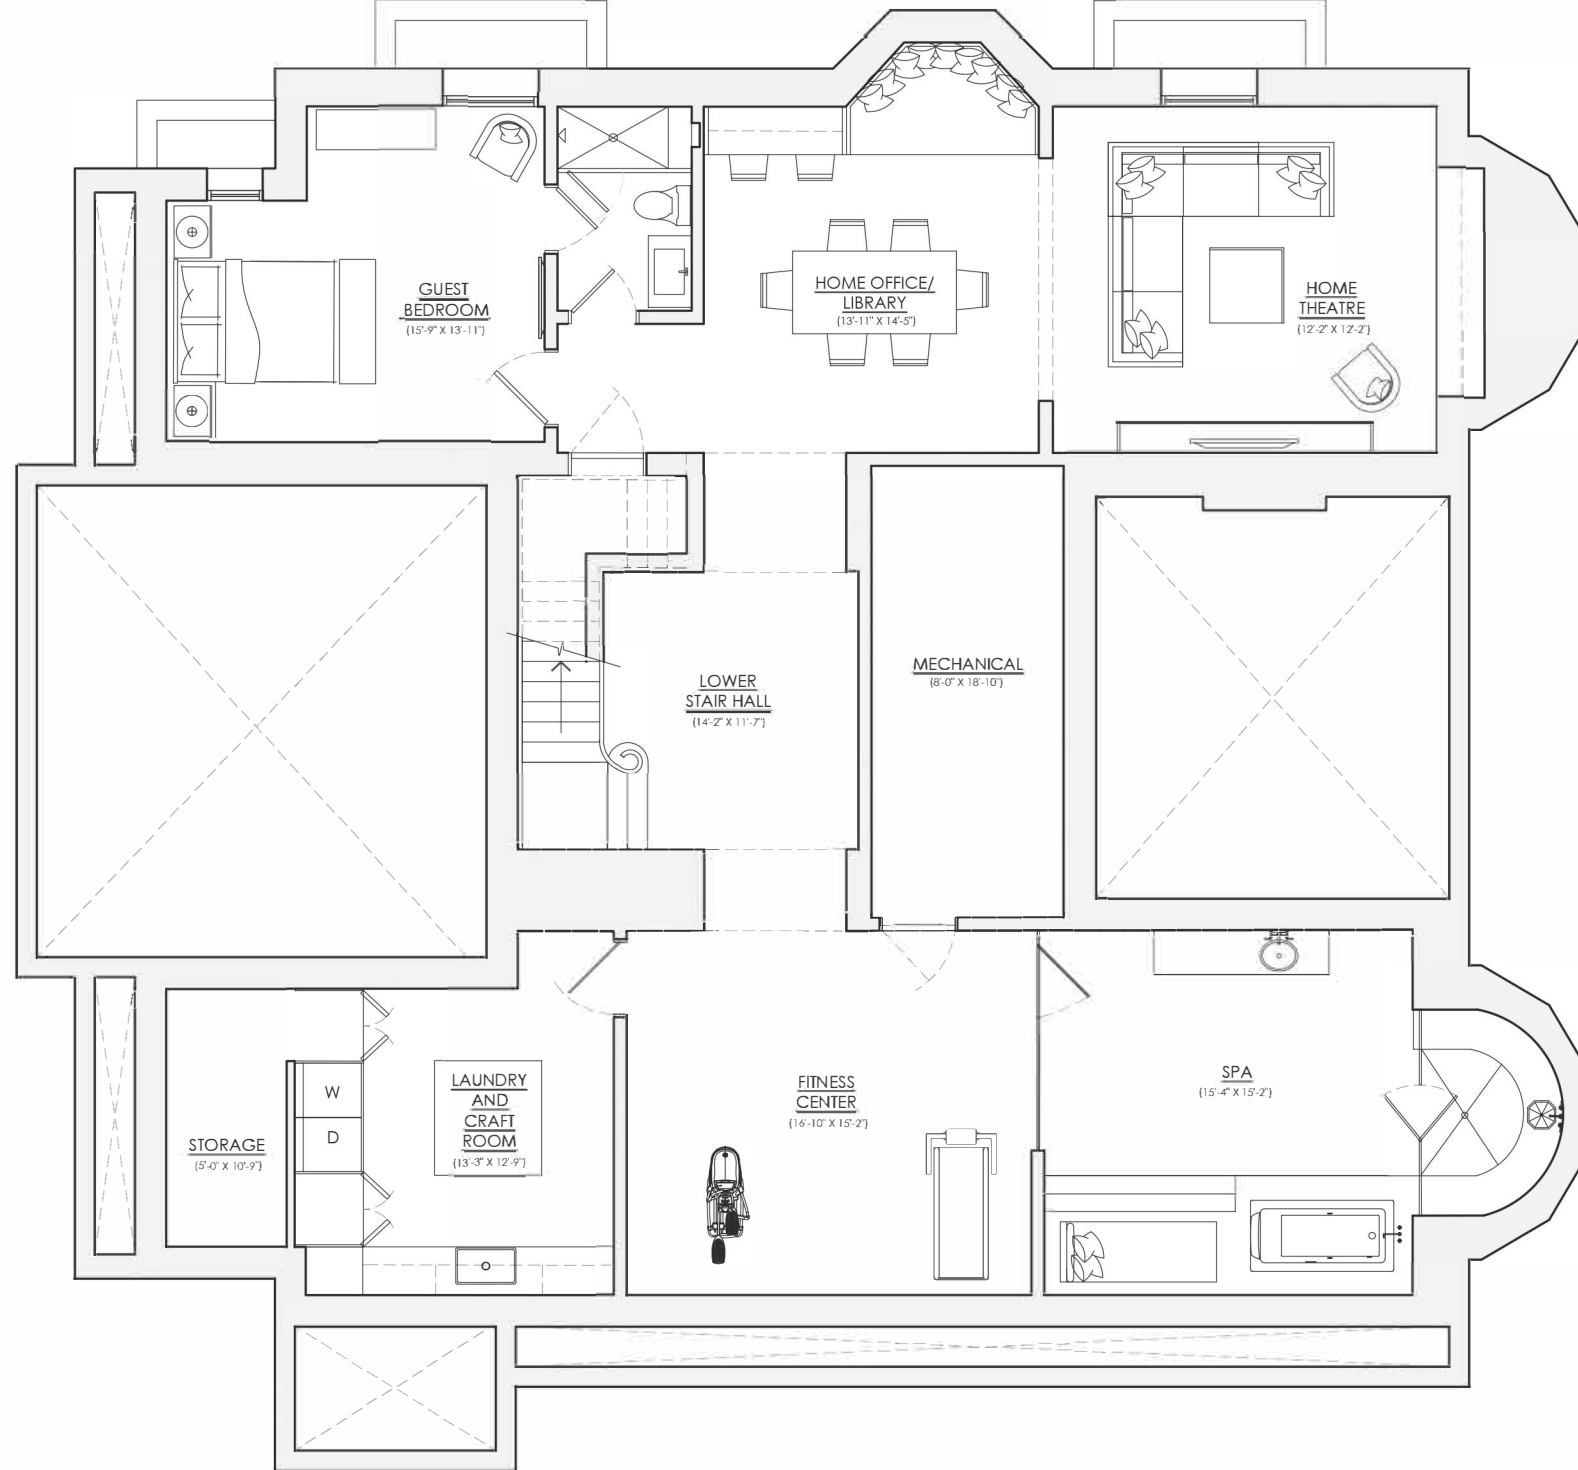

GROUND FLOOR PLAN

1/8" = 1'-0"

PRINCESS MARGARET HOME LOTTERY - FALL 2021

GLUCKSTEINDESIGN

RICHARD WENGLE
ARCHITECT INC.

SECOND FLOOR PLAN
 1/8" = 1'-0"

PRINCESS MARGARET HOME LOTTERY - FALL 2021

GLUCKSTEINDESIGN

Pine Homes
 by **PCM** NOW.COM
PROJECT AND CONSTRUCTION MANAGEMENT INC.

RICHARD WENGLE
ARCHITECT INC.

BASEMENT FLOOR PLAN
 1/8" = 1'-0"

PRINCESS MARGARET HOME LOTTERY - FALL 2021

GLUCKSTEINDESIGN

Fine Homes by **PCM** NOW.COM
PROJECT AND CONSTRUCTION MANAGEMENT INC.