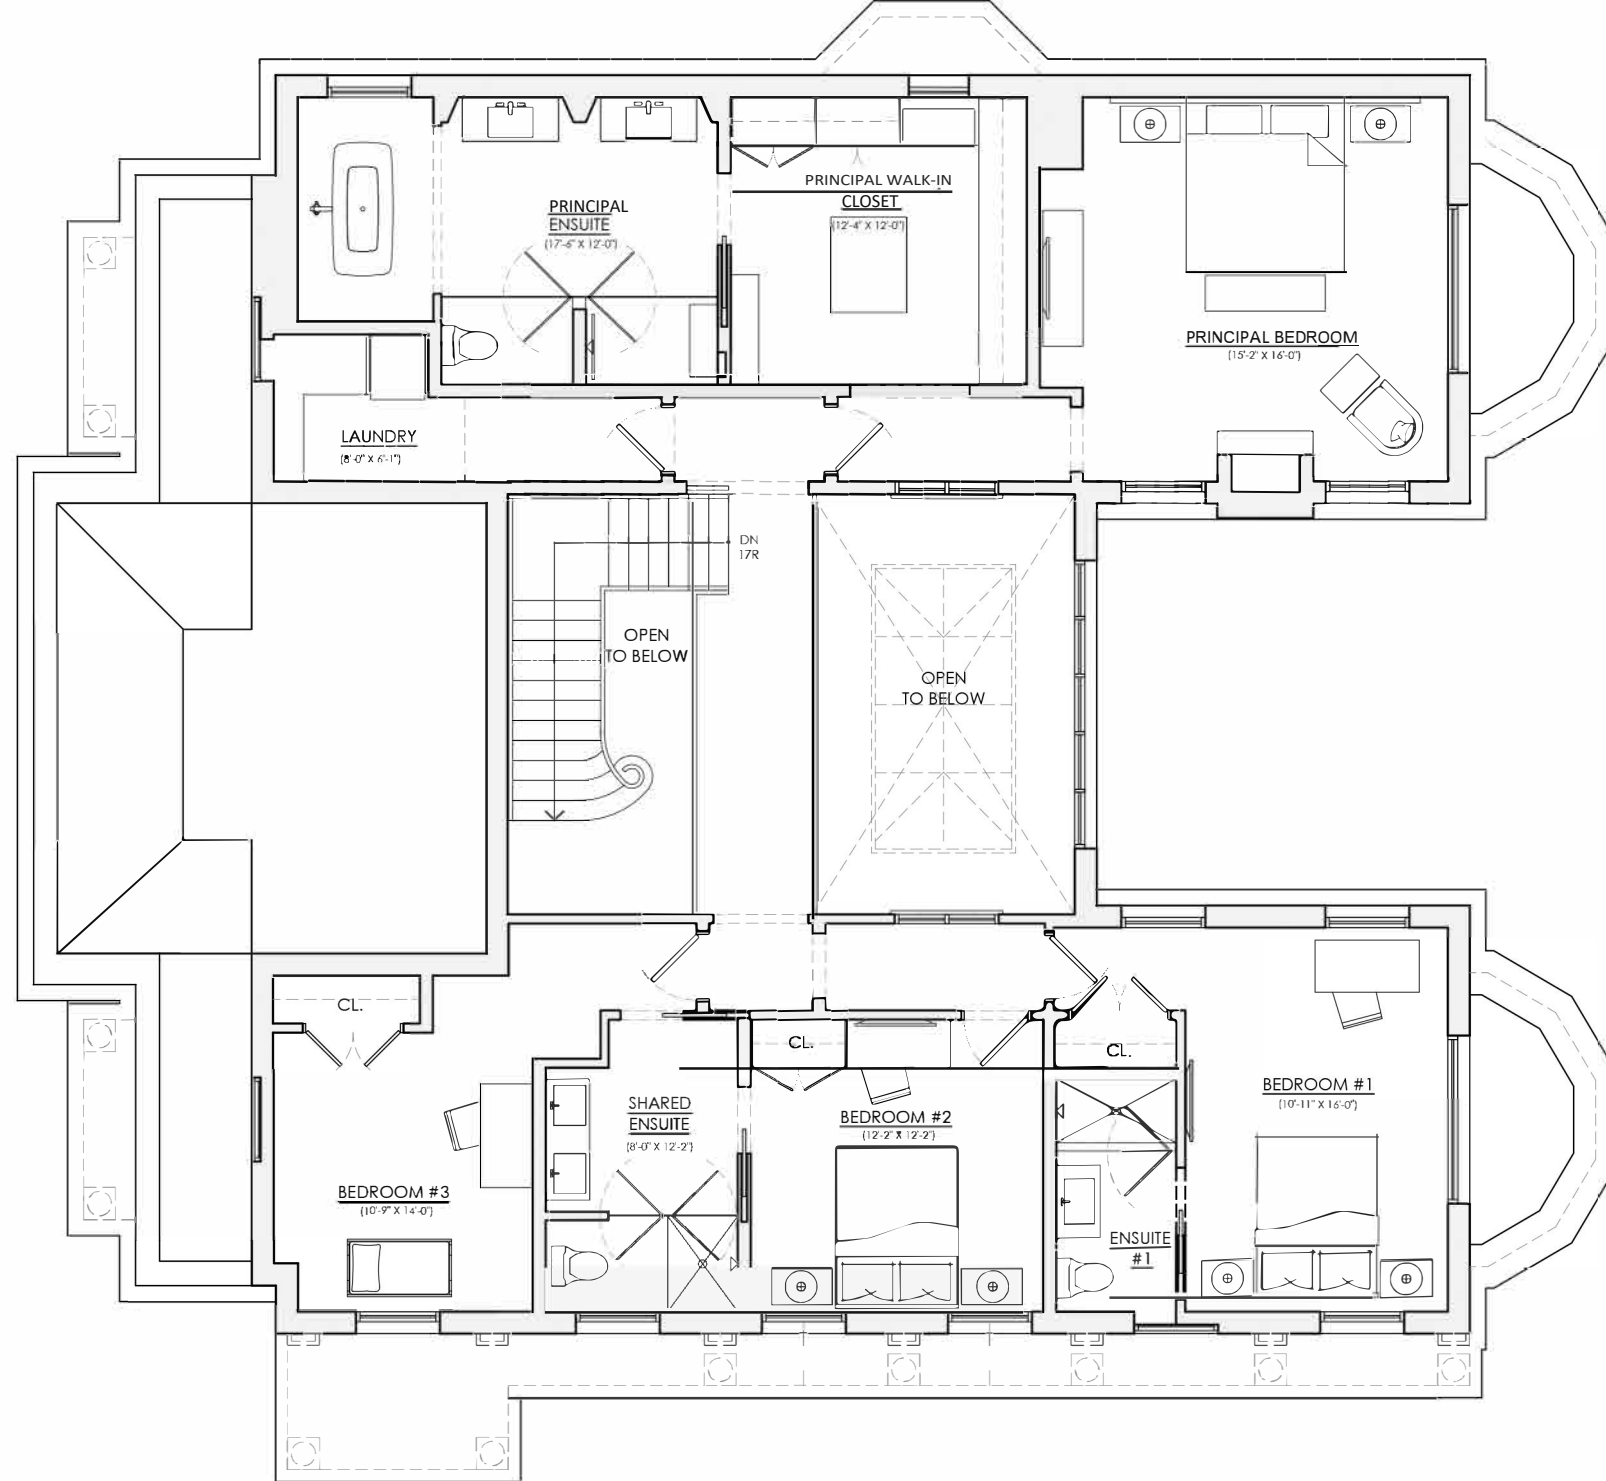

GROUND FLOOR PLAN

1/8" = 1'-0"

PRINCESS MARGARET HOME LOTTERY - FALL 2021

GLUCKSTEINDESIGN

RICHARD WENGLE
ARCHITECT INC.

SECOND FLOOR PLAN
 1/8" = 1'-0"

PRINCESS MARGARET HOME LOTTERY - FALL 2021

GLUCKSTEINDESIGN

Pine Homes
 by **PCM** NOW.COM
PROJECT AND CONSTRUCTION MANAGEMENT INC.

RICHARD WENGLE
ARCHITECT INC.

BASEMENT FLOOR PLAN
 1/8" = 1'-0"

PRINCESS MARGARET HOME LOTTERY - FALL 2021

GLUCKSTEINDESIGN

Fine Homes by **PCM** NOW.COM
PROJECT AND CONSTRUCTION MANAGEMENT INC.