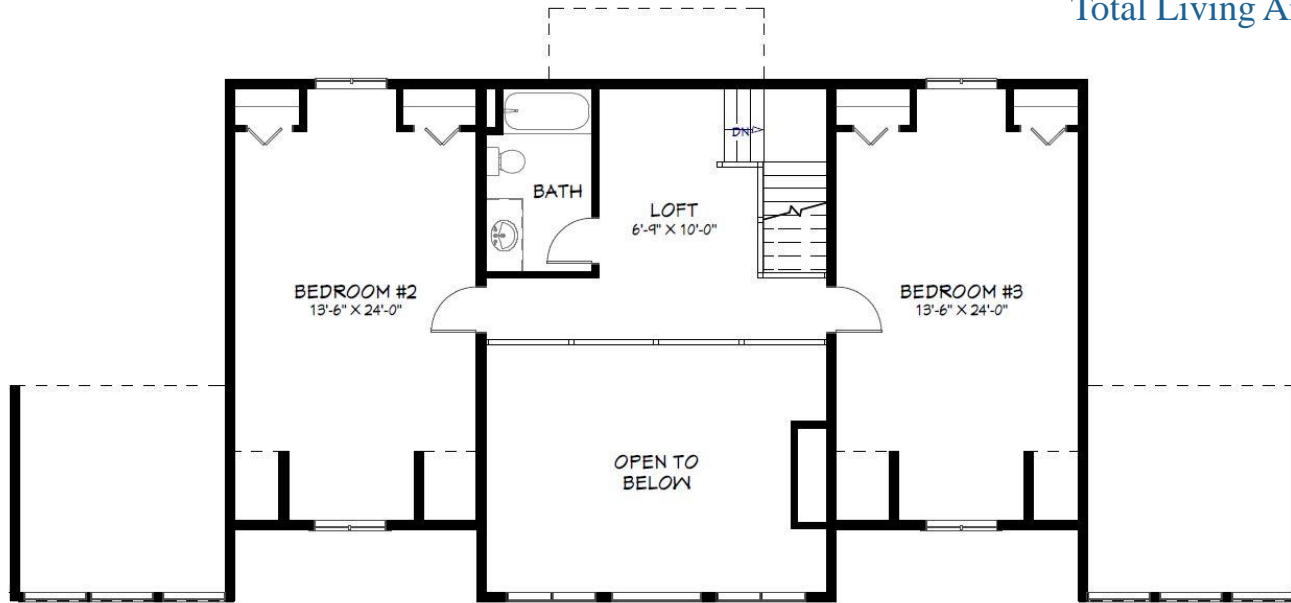

DIMENSIONS

Width: 72 feet
Depth: 41 feet

FALL 2021 EARLY BIRD PRIZE COTTAGE

SQUARE FOOTAGE

Basement: 1,123 SF
Main Floor: 1,280 SF
Upper Floor: 644 SF
Screened Room 1: 144 SF
Screened Room 2: 144 SF
Total Living Area: **3,335 SF**

BASEMENT

Visit our website for more information
www.linwoodhomes.com

Designs, Images & Plans © Linwood Homes Ltd.

DIMENSIONS

Width: 72 feet
Depth: 41 feet

FALL 2021 EARLY BIRD PRIZE COTTAGE

SQUARE FOOTAGE

Basement: 1,123 SF
Main Floor: 1,280 SF
Upper Floor: 644 SF
Screened Room 1: 144 SF
Screened Room 2: 144 SF
Total Living Area: **3,335 SF**

MAIN FLOOR

Visit our website for more information
www.linwoodhomes.com

Designs, Images & Plans © Linwood Homes Ltd.

DIMENSIONS

Width: 72 feet
Depth: 41 feet

FALL 2021 EARLY BIRD PRIZE COTTAGE

SQUARE FOOTAGE

Basement: 1,123 SF
Main Floor: 1,280 SF
Upper Floor: 644 SF
Screened Room 1: 144 SF
Screened Room 2: 144 SF
Total Living Area: **3,335 SF**

UPPER FLOOR

Visit our website for more information
www.linwoodhomes.com