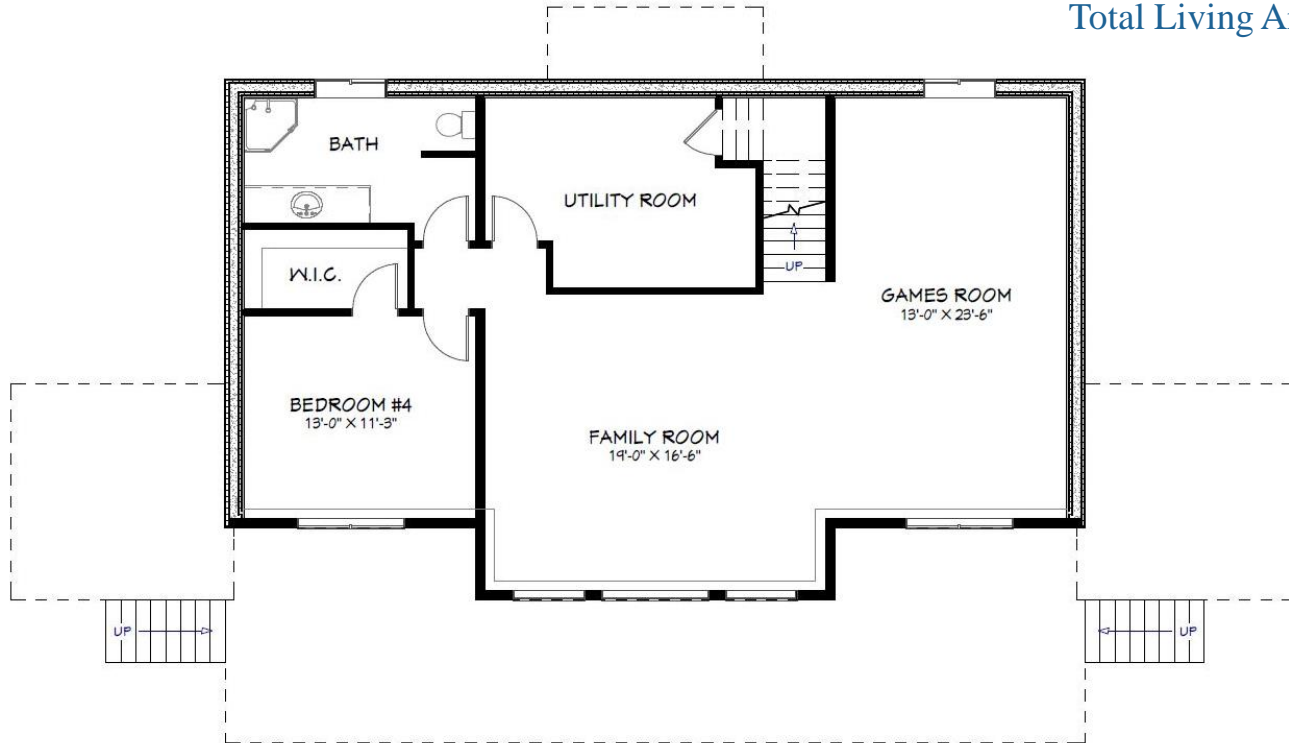

DIMENSIONS

Width: 72 feet
Depth: 41 feet

FALL 2021 EARLY BIRD PRIZE COTTAGE

SQUARE FOOTAGE

Basement: 1,123 SF
Main Floor: 1,280 SF
Upper Floor: 644 SF
Screened Room 1: 144 SF
Screened Room 2: 144 SF
Total Living Area: **3,335 SF**

BASEMENT

Visit our website for more information
www.linwoodhomes.com

Designs, Images & Plans © Linwood Homes Ltd.

DIMENSIONS

Width: 72 feet
Depth: 41 feet

FALL 2021 EARLY BIRD PRIZE COTTAGE

SQUARE FOOTAGE

Basement: 1,123 SF
Main Floor: 1,280 SF
Upper Floor: 644 SF
Screened Room 1: 144 SF
Screened Room 2: 144 SF
Total Living Area: **3,335 SF**

MAIN FLOOR

Visit our website for more information
www.linwoodhomes.com

Designs, Images & Plans © Linwood Homes Ltd.

DIMENSIONS

Width: 72 feet
Depth: 41 feet

FALL 2021 EARLY BIRD PRIZE COTTAGE

SQUARE FOOTAGE

Basement: 1,123 SF
Main Floor: 1,280 SF
Upper Floor: 644 SF
Screened Room 1: 144 SF
Screened Room 2: 144 SF
Total Living Area: **3,335 SF**

UPPER FLOOR

Visit our website for more information
www.linwoodhomes.com