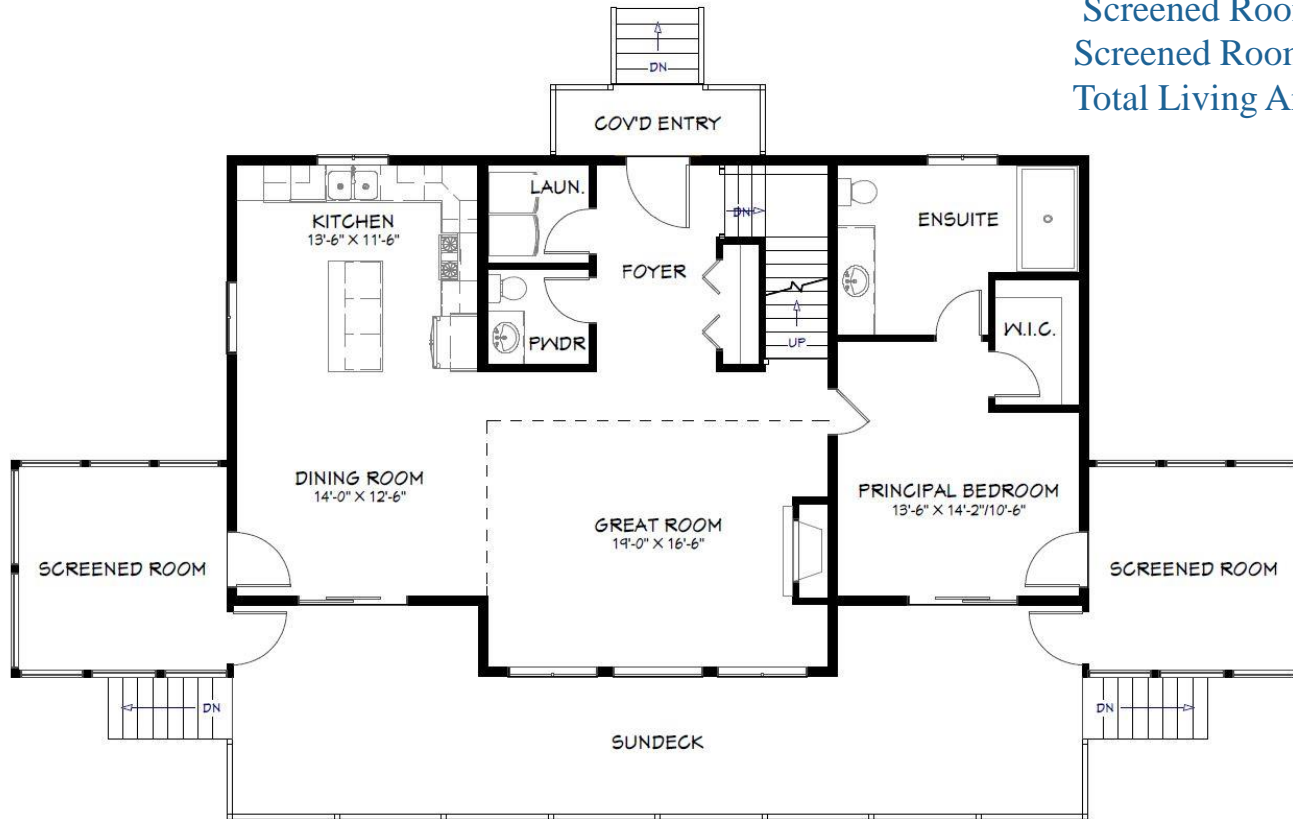

DIMENSIONS

Width: 72 feet
Depth: 41 feet

FALL 2021 EARLY BIRD PRIZE COTTAGE

SQUARE FOOTAGE

Basement: 1,123 SF
Main Floor: 1,280 SF
Upper Floor: 644 SF
Screened Room 1: 144 SF
Screened Room 2: 144 SF
Total Living Area: **3,335 SF**

BASEMENT

Visit our website for more information
www.linwoodhomes.com

Designs, Images & Plans © Linwood Homes Ltd.

DIMENSIONS

Width: 72 feet
Depth: 41 feet

FALL 2021 EARLY BIRD PRIZE COTTAGE

SQUARE FOOTAGE

Basement: 1,123 SF
Main Floor: 1,280 SF
Upper Floor: 644 SF
Screened Room 1: 144 SF
Screened Room 2: 144 SF
Total Living Area: **3,335 SF**

MAIN FLOOR

Visit our website for more information
www.linwoodhomes.com

Designs, Images & Plans © Linwood Homes Ltd.

DIMENSIONS

Width: 72 feet
Depth: 41 feet

FALL 2021 EARLY BIRD PRIZE COTTAGE

SQUARE FOOTAGE

Basement: 1,123 SF
Main Floor: 1,280 SF
Upper Floor: 644 SF
Screened Room 1: 144 SF
Screened Room 2: 144 SF
Total Living Area: **3,335 SF**

UPPER FLOOR

Visit our website for more information
www.linwoodhomes.com