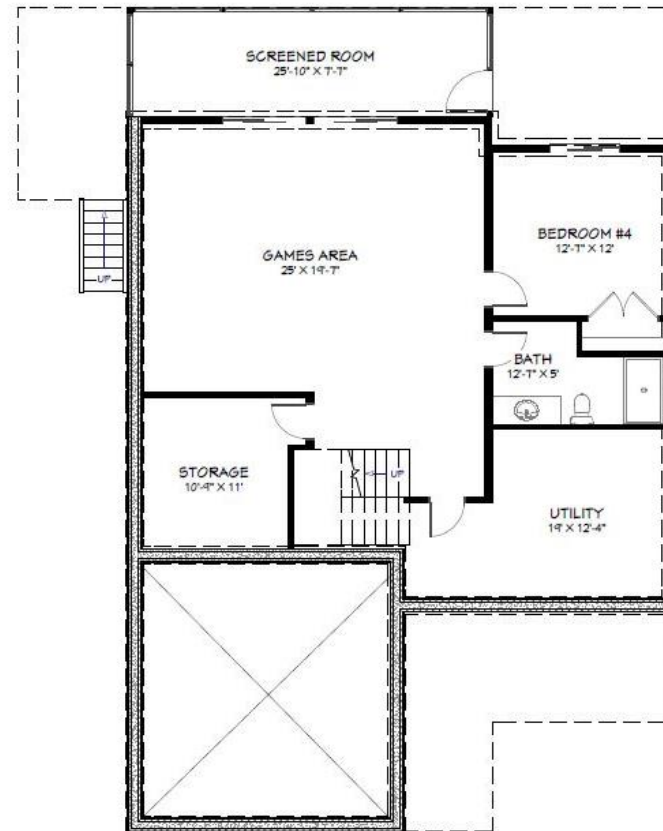

DIMENSIONS

Width: 48 feet
Depth: 60 feet

SPRING 2021 EARLY BIRD PRIZE COTTAGE

SQUARE FOOTAGE

Walkout Basement: 949 SF
Main Floor: 1,331 SF
Upper Floor: 759 SF
Screened Room: 138 SF
Total Living Area: **2,775 SF**
Garage: 402 SF

WALKOUT BASEMENT

Visit our website for more information
www.linwoodhomes.com

Designs, Images & Plans © Linwood Homes Ltd.

DIMENSIONS

Width: 48 feet
Depth: 60 feet

SPRING 2021 EARLY BIRD PRIZE COTTAGE

SQUARE FOOTAGE

Walkout Basement: 949 SF
Main Floor: 1,331 SF
Upper Floor: 759 SF
Screened Room: 138 SF
Total Living Area: **2,775 SF**
Garage: 402 SF

MAIN FLOOR

Visit our website for more information
www.linwoodhomes.com

Designs, Images & Plans © Linwood Homes Ltd.

DIMENSIONS

Width: 48 feet
Depth: 60 feet

SPRING 2021 EARLY BIRD PRIZE COTTAGE

SQUARE FOOTAGE

Walkout Basement: 949 SF
Main Floor: 1,331 SF
Upper Floor: 759 SF
Screened Room: 138 SF
Total Living Area: **2,775 SF**