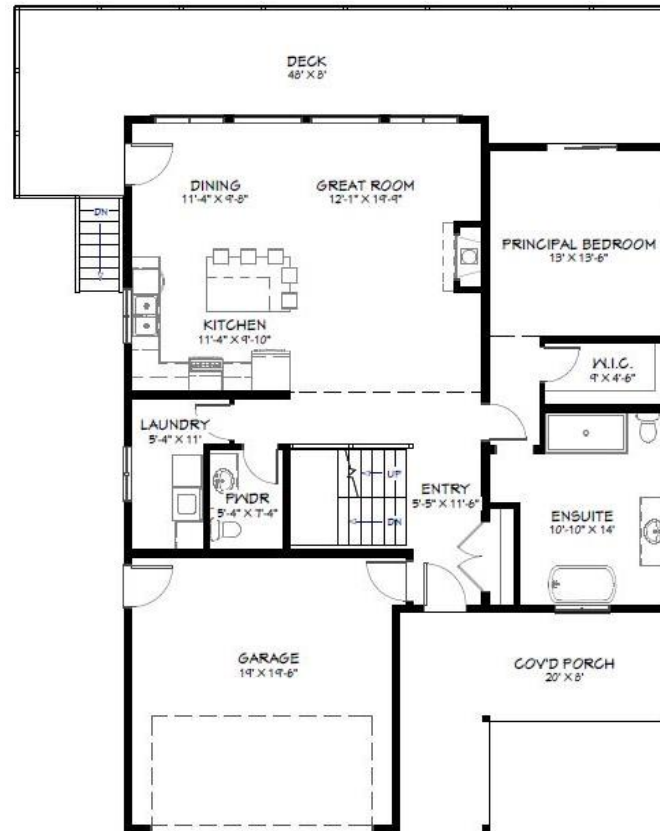

DIMENSIONS

Width: 48 feet
Depth: 60 feet

SPRING 2021 EARLY BIRD PRIZE COTTAGE

SQUARE FOOTAGE

Walkout Basement: 949 SF
Main Floor: 1,331 SF
Upper Floor: 759 SF
Screened Room: 138 SF
Total Living Area: **2,775 SF**
Garage: 402 SF

WALKOUT BASEMENT

Visit our website for more information
www.linwoodhomes.com

Designs, Images & Plans © Linwood Homes Ltd.

DIMENSIONS

Width: 48 feet
Depth: 60 feet

SPRING 2021 EARLY BIRD PRIZE COTTAGE

SQUARE FOOTAGE

Walkout Basement: 949 SF
Main Floor: 1,331 SF
Upper Floor: 759 SF
Screened Room: 138 SF
Total Living Area: **2,775 SF**
Garage: 402 SF

MAIN FLOOR

Visit our website for more information
www.linwoodhomes.com

Designs, Images & Plans © Linwood Homes Ltd.

DIMENSIONS

Width: 48 feet
Depth: 60 feet

SPRING 2021 EARLY BIRD PRIZE COTTAGE

SQUARE FOOTAGE

Walkout Basement: 949 SF
Main Floor: 1,331 SF
Upper Floor: 759 SF
Screened Room: 138 SF
Total Living Area: **2,775 SF**