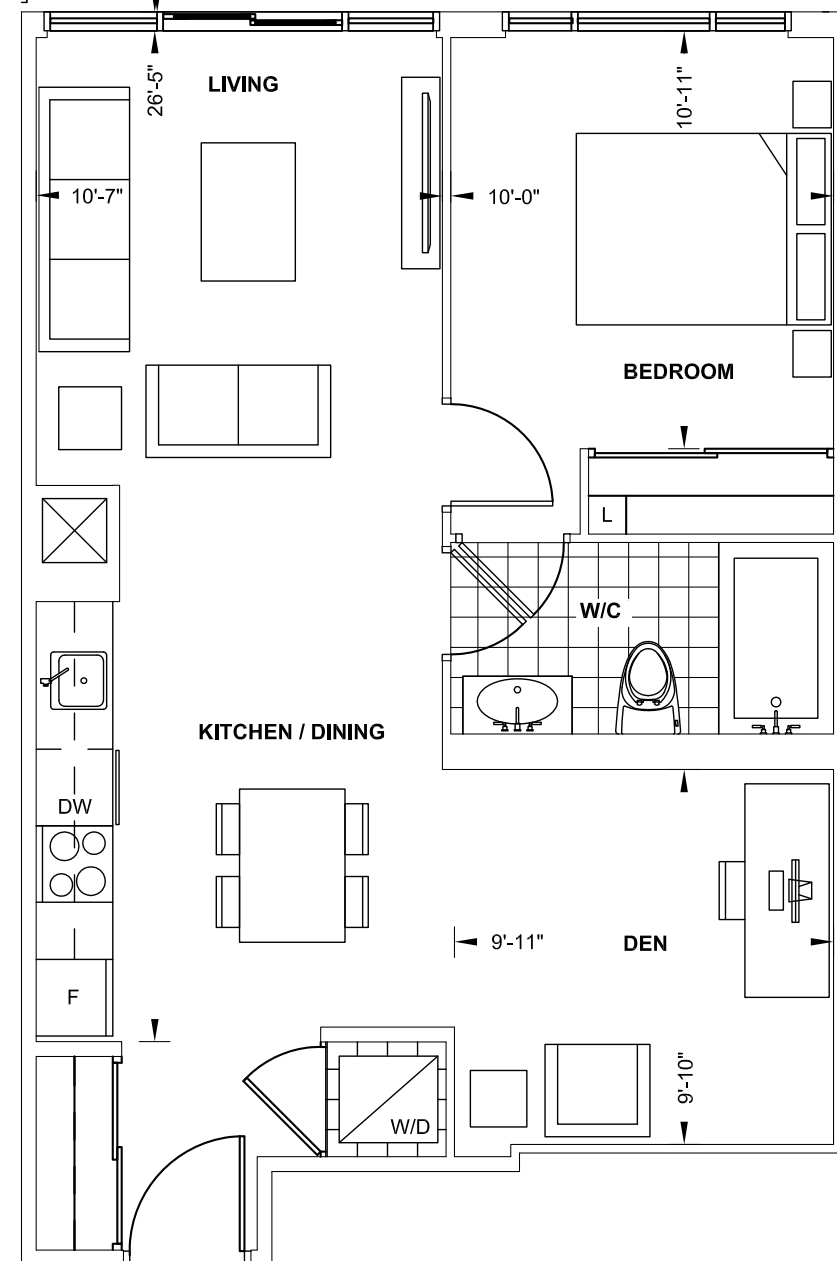

# C683

1 Bedroom + Den

Interior 683 Sq.Ft.

Exterior 128 Sq.Ft.

Total 811 Sq.Ft.

FLOOR 15

## TOWER SERIES

9' CEILING • FLOOR 15 - 23

## RICHMOND SERIES

10' CEILING • FLOOR 25