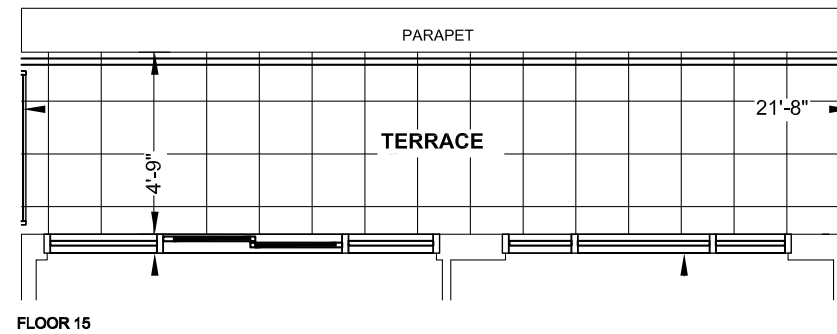

# C683

1 Bedroom + Den

Interior 683 Sq.Ft.

Exterior 128 Sq.Ft.

Total 811 Sq.Ft.

FLOOR 15

## TOWER SERIES

9' CEILING • FLOOR 15 - 23

## RICHMOND SERIES

10' CEILING • FLOOR 25